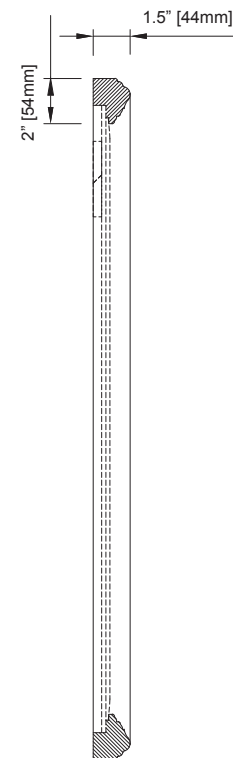

## FEATURES

- Early American design with distressed features
- Hand carved wood accents
- Solid birch construction with cherry veneer
- Complemented by matching Malago vanity
- Easy to mount using cleats

## NOMINAL DIMENSIONS

- 24" Width x 32" Height

## SPECIFIED MODEL

MODEL	DESCRIPTION	COLORS / FINISHES
M-MALAGO-24DM	24" MALAGO Mirror	<input type="checkbox"/> Distressed Maple

RECOMMENDED COMPONENTS		
V-MALAGO-24DM	24" MALAGO Vanity	<input type="checkbox"/> Distressed Maple
S-MALAGO-24BK	24" MALAGO Vanity Top	<input type="checkbox"/> Black
S-MALAGO-24DE	24" MALAGO Vanity Top	<input type="checkbox"/> Dark Emperador
CUM177OV	Vitreous China Undermount Sink	<input type="checkbox"/> White
UM110BN/CP	Ryvyr Umbrella Drain with Overflow	<input type="checkbox"/> Brushed Nickel <input type="checkbox"/> Chrome

## PRODUCT DIAGRAM

FRONT

SIDE