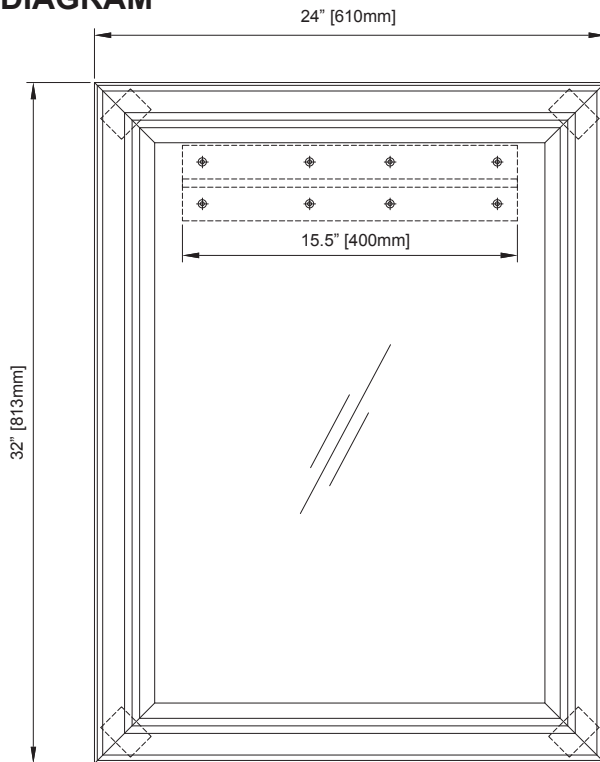

## NOMINAL DIMENSIONS

- 24" Width x 32" Height

## PRODUCT DIAGRAM

FRONT

SIDE