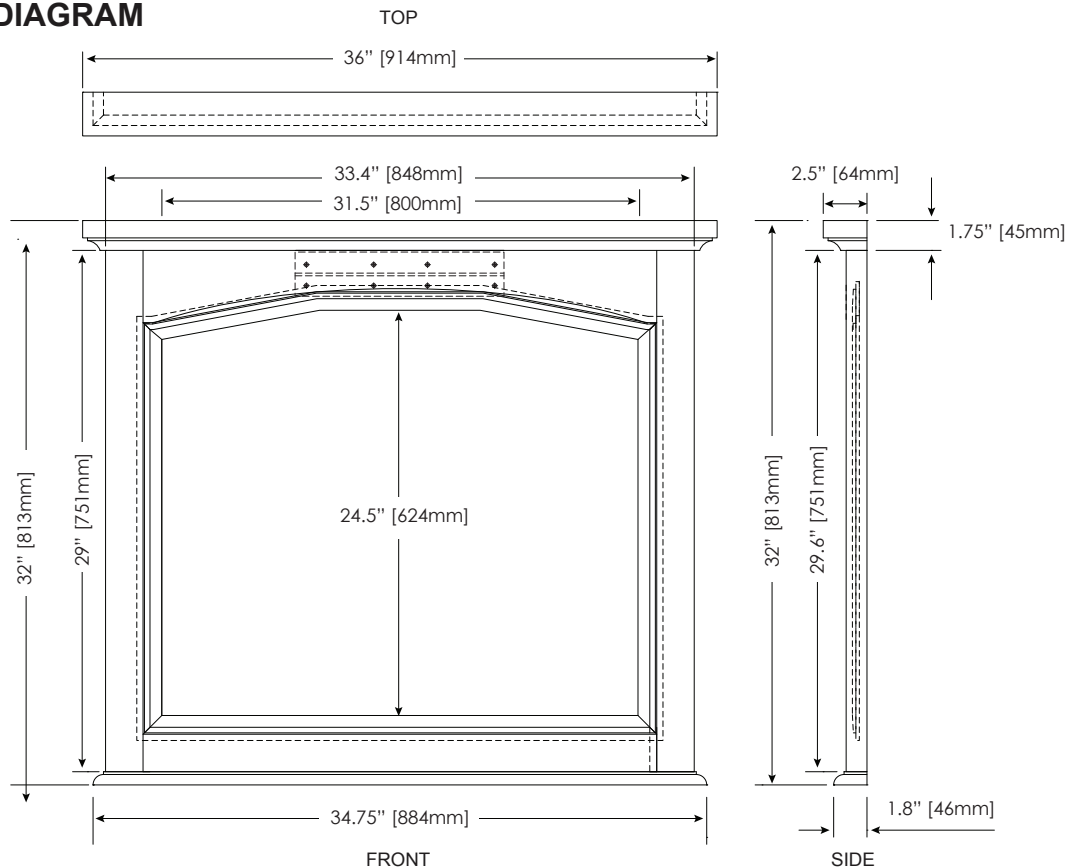

FEATURES

- Early American design
- Beveled glass
- Collection includes coordinating James vanity
- Easy to mount using cleats

COLORS / FINISHES

- EC: English Chestnut

NOMINAL DIMENSIONS

- 36" Width x 32" Height

SPECIFIED MODEL

MODEL	DESCRIPTION	COLORS / FINISHES
M-JAMES-36EC	36" JAMES Mirror	<input type="checkbox"/> English Chestnut

RECOMMENDED COMPONENTS		
V-JAMES-36EC	36" JAMES Vanity	<input type="checkbox"/> English Chestnut
37" Stone Vanity Top	37" Standard Vanity Top	
Sink	Undermount or Semi-Recessed Sink	<input type="checkbox"/> White
UM110BN/CP	Ryvyr Umbrella Drain with Overflow	<input type="checkbox"/> Brushed Nickel <input type="checkbox"/> Chrome

PRODUCT DIAGRAM

* Please note that all stated sizes are nominal. Measurements were taken to outside edges.