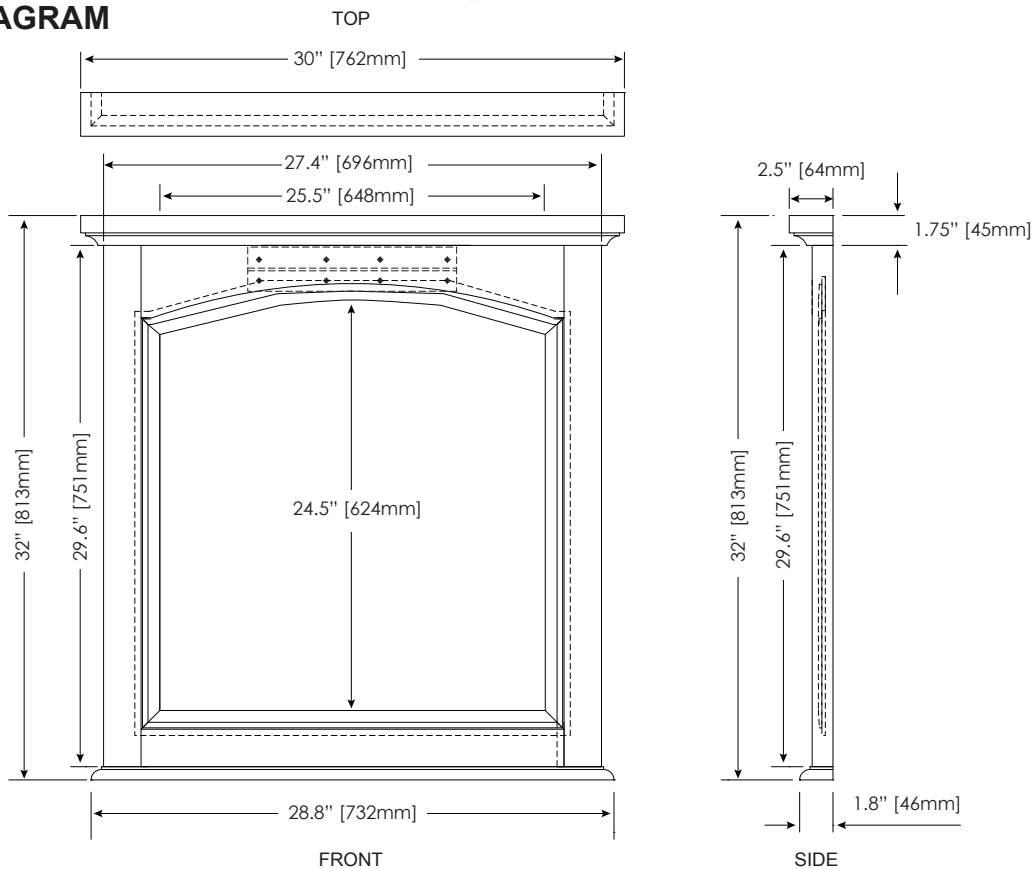

FEATURES

- Early American design
- Beveled glass
- Collection includes coordinating James vanity
- Easy to mount using cleats

COLORS / FINISHES

- EC: English Chestnut

NOMINAL DIMENSIONS

- 30" Width x 32" Height

SPECIFIED MODEL

MODEL	DESCRIPTION	COLORS / FINISHES
M-JAMES-30EC	30" JAMES Mirror	<input type="checkbox"/> English Chestnut

RECOMMENDED COMPONENTS		
V-JAMES-30EC	30" JAMES Vanity	<input type="checkbox"/> English Chestnut
31" Stone Vanity Top	31" Standard Vanity Top	
Sink	Undermount or Semi-Recessed Sink	<input type="checkbox"/> White
UM110BN/CP	Ryvyr Umbrella Drain with Overflow	<input type="checkbox"/> Brushed Nickel <input type="checkbox"/> Chrome

PRODUCT DIAGRAM

* Please note that all stated sizes are nominal. Measurements were taken to outside edges.