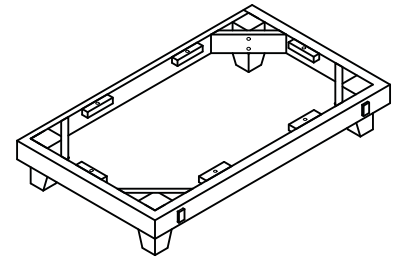

FEATURES

- eco-renewable bamboo veneer over solid poplar

COLORS / FINISHES

- DB Dark Bamboo

NOMINAL DIMENSIONS

- 36³/₄" Width x 22" Depth x 6" Height

SPECIFIED MODEL

| MODEL | DESCRIPTION | COLORS / FINISHES |
|----------------|--------------------------------------|--------------------------------------|
| L-BAMBU-36-6DB | 6" BAMBU Base for Vessel Application | <input type="checkbox"/> Dark Bamboo |