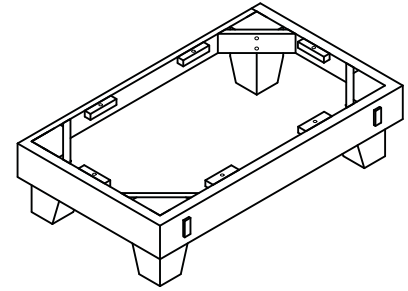

FEATURES

- eco-renewable bamboo veneer over solid poplar

COLORS / FINISHES

- DB Dark Bamboo

NOMINAL DIMENSIONS

- 36³/₄" Width x 22" Depth x 10" Height

SPECIFIED MODEL

MODEL	DESCRIPTION	COLORS / FINISHES
L-BAMBU-36-10DB	10" BAMBU Base for Undermount	<input type="checkbox"/> Dark Bamboo