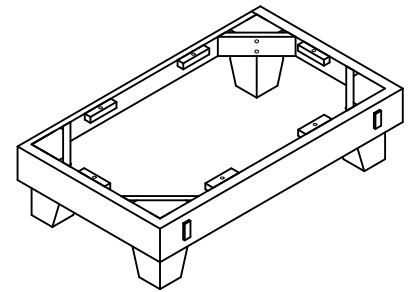

FEATURES

- eco-renewable bamboo veneer over solid poplar

COLORS / FINISHES

- DB Dark Bamboo

NOMINAL DIMENSIONS

- 30³/₄" Width x 22" Depth x 10" Height

SPECIFIED MODEL

MODEL	DESCRIPTION	COLORS / FINISHES
L-BAMBU-30-10DB	10" BAMBU Base for Undermount	<input type="checkbox"/> Dark Bamboo

RECOMMENDED COMPONENTS		
V-BAMBU-30DB	30" BAMBU Vanity	<input type="checkbox"/> Dark Bamboo
M-BAMBU-26DB	26" BAMBU Mirror	<input type="checkbox"/> Dark Bamboo
MAUT31RWT	31" White Carrara Marble Vanity Top	<input type="checkbox"/> White Carrara Marble
CUM198RWT	Vitreous China Rectangular Undermount Sink	<input type="checkbox"/> White
Drain Kit	Ryvyr Umbrella Drain with Overflow	<input type="checkbox"/> Chrome <input type="checkbox"/> Brushed Nickel