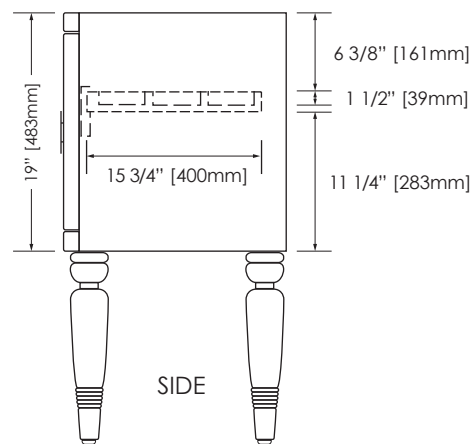

FEATURES

- Legs are adjustable to accommodate either an integral sink top or a vessel sink
- Attach legs prior to mounting the vanity to the wall
- Mix or match the two finish options for the vanity and the legs

COLORS / FINISHES

- BK: Black
- DG: Dove Grey

NOMINAL DIMENSIONS

- 3" Width x 3" Depth x 15.6" Height - for use with an integral sink top
- 3" Width x 3" Depth x 13.3" Height - for use with a vessel sink

For use with an integral sink top

For use with a vessel top