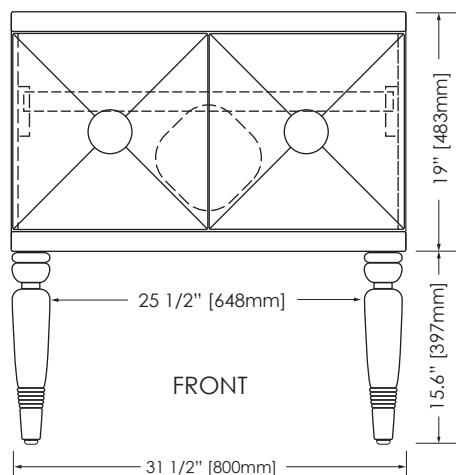

FEATURES

- Legs are adjustable to accommodate either an integral sink top or a vessel sink
- Attach legs prior to mounting the vanity to the wall
- Mix or match the two finish options for the vanity and the legs

COLORS / FINISHES

- BK: Black
- DG: Dove Grey

NOMINAL DIMENSIONS

- 3" Width x 3" Depth x 15.6" Height - for use with an integral sink top
- 3" Width x 3" Depth x 13.3" Height - for use with a vessel sink

For use with an integral sink top

For use with a vessel top