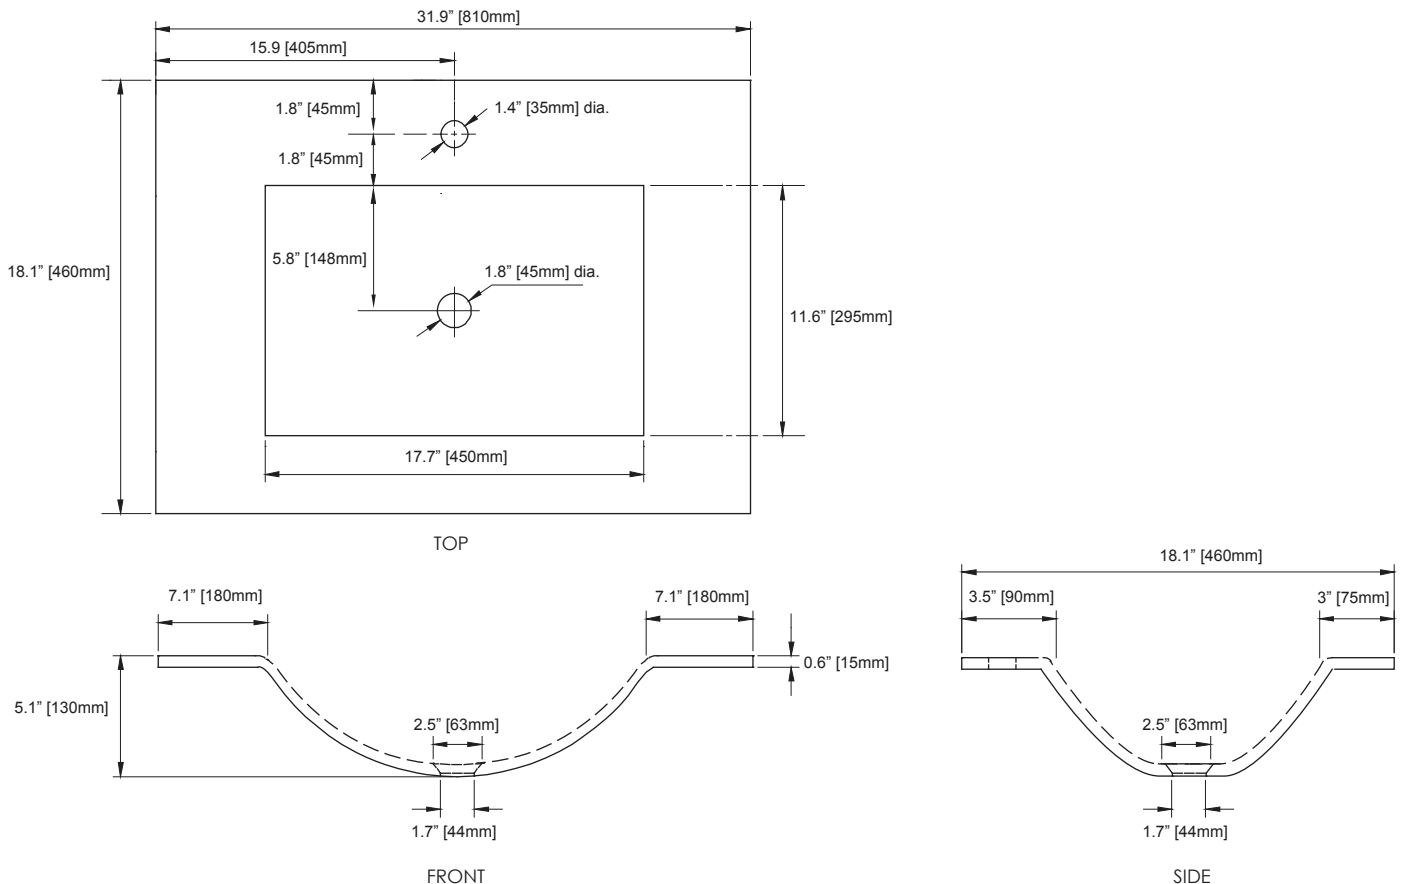

PRODUCT DIAGRAM

Clean the vanity top with a soft cloth and a mild cleanser.