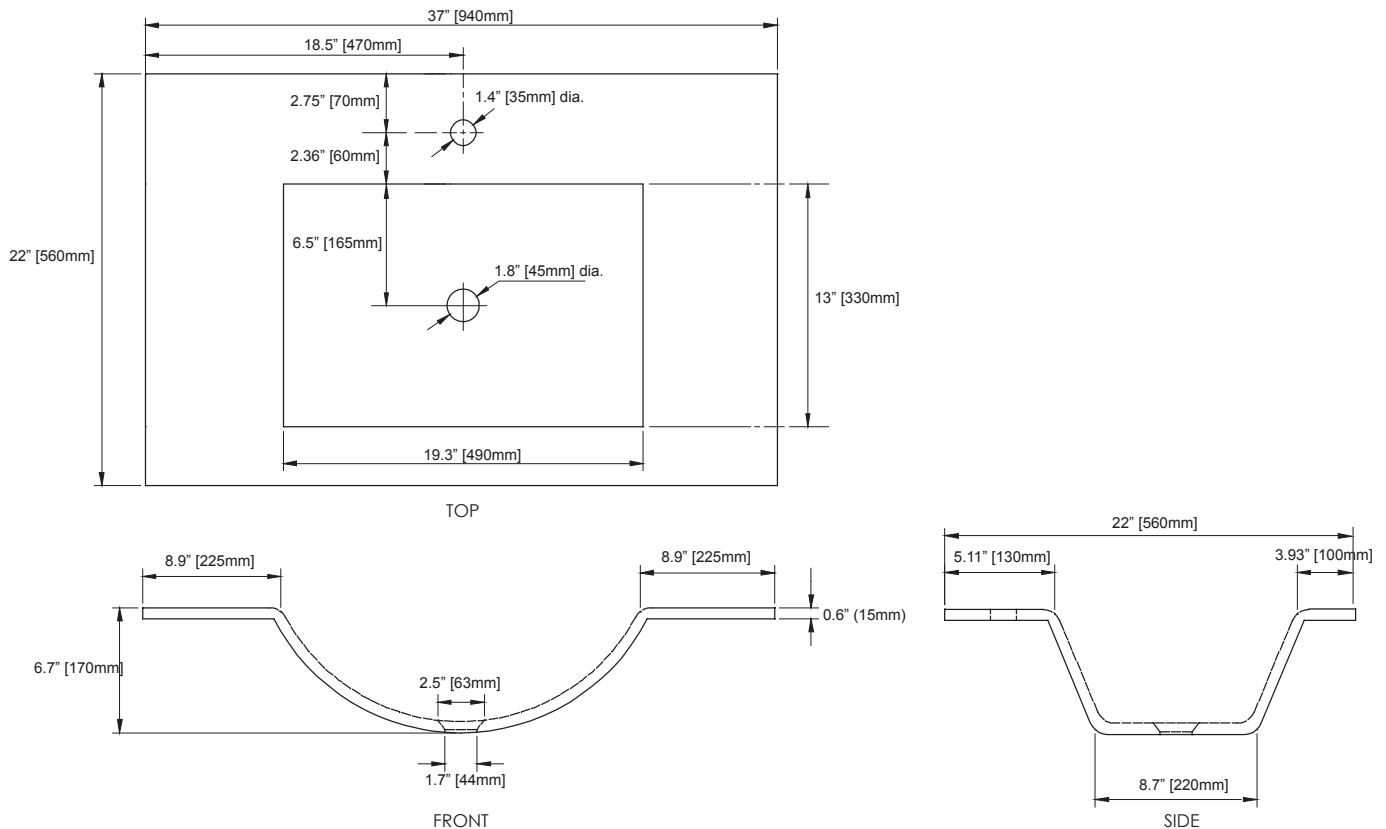

PRODUCT DIAGRAM

Clean the vanity top with a soft cloth and a mild cleanser.