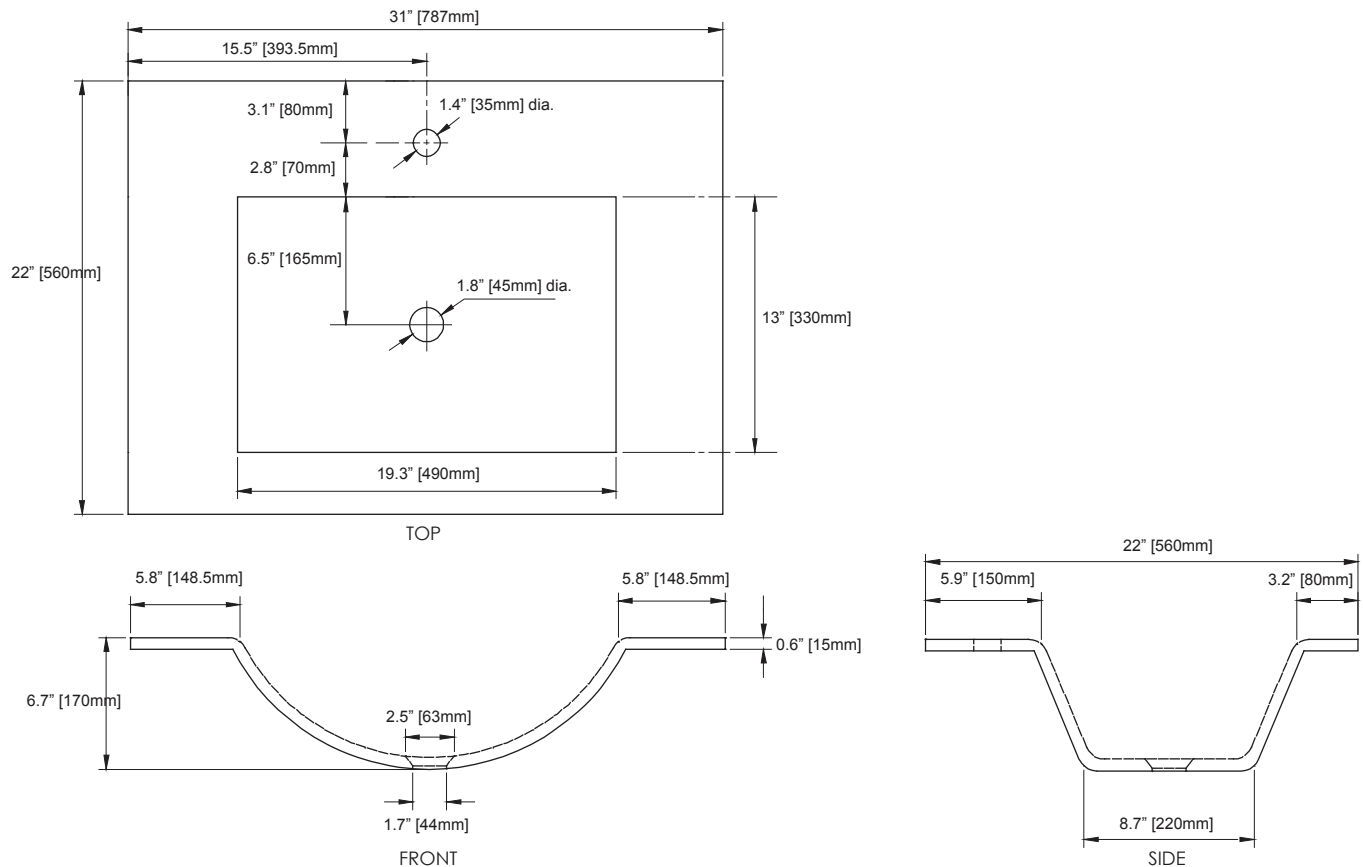

PRODUCT DIAGRAM

Clean the vanity top with a soft cloth and a mild cleanser.