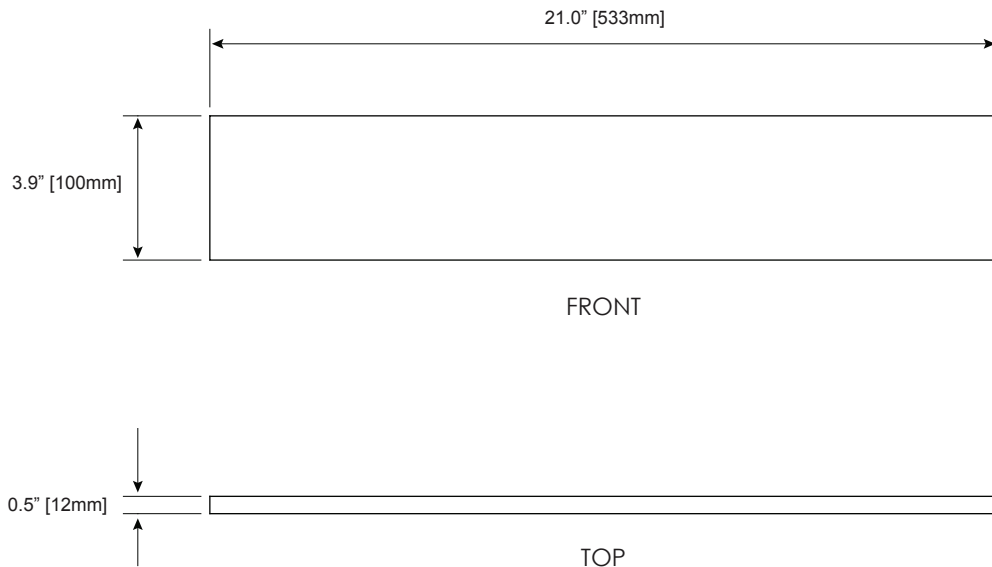

PRODUCT DIAGRAM

Clean with a soft cloth and a mild cleanser.