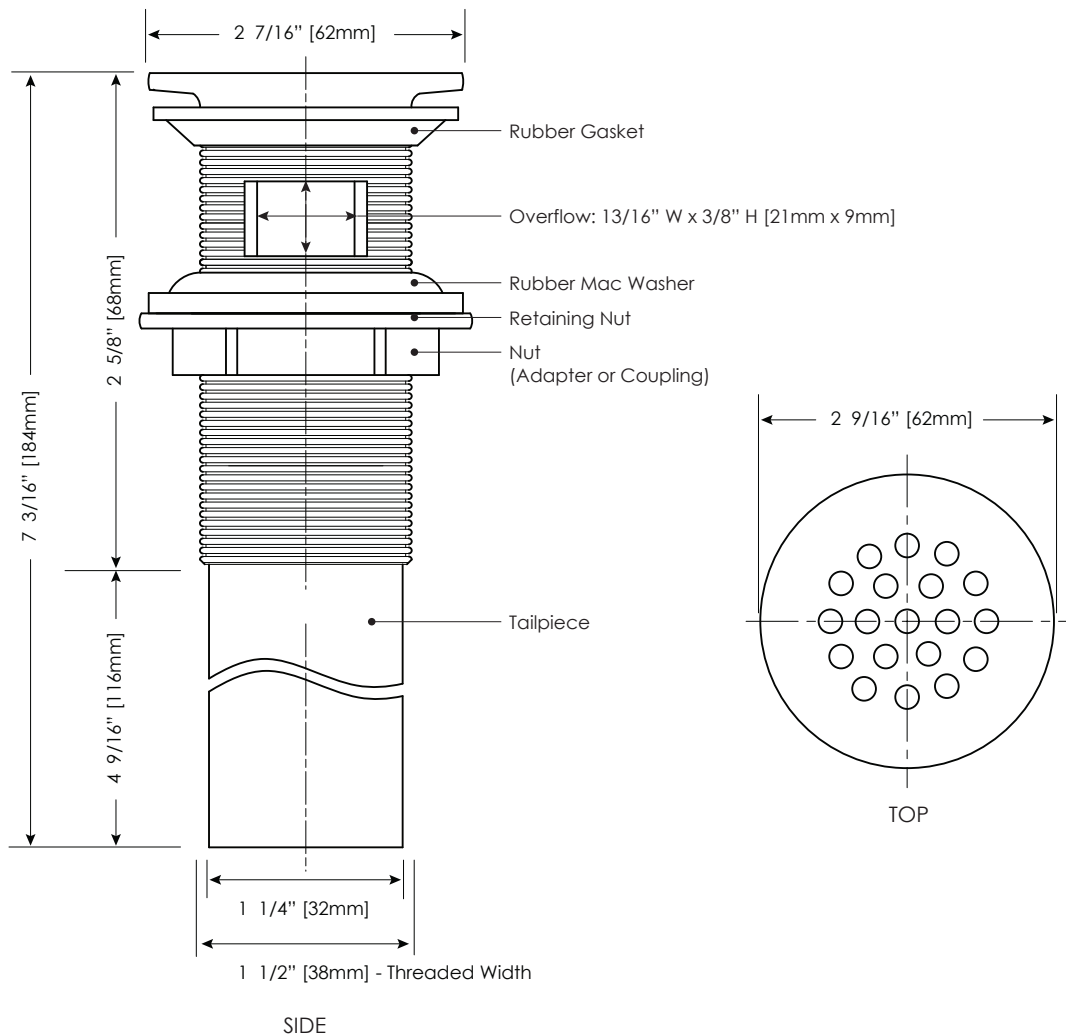

FEATURES

- Brass construction
- For lavatory installations with an overflow
- Available in brushed nickel or chrome
- Brass tailpiece

COLORS / FINISHES

- BN: Brushed Nickel
- CP: Chrome

NOMINAL DIMENSIONS

- 2 7/16" Width (drain top) x 7 3/16" Height (overall)

SPECIFIED MODEL

MODEL	DESCRIPTION	COLORS / FINISHES
GS110BN	Grid Drain with Overflow	<input type="checkbox"/> Brushed Nickel
GS110CP	Grid Drain with Overflow	<input type="checkbox"/> Chrome

PRODUCT DIAGRAM

* Please note that all stated sizes are nominal. Measurements were taken to outside edges.