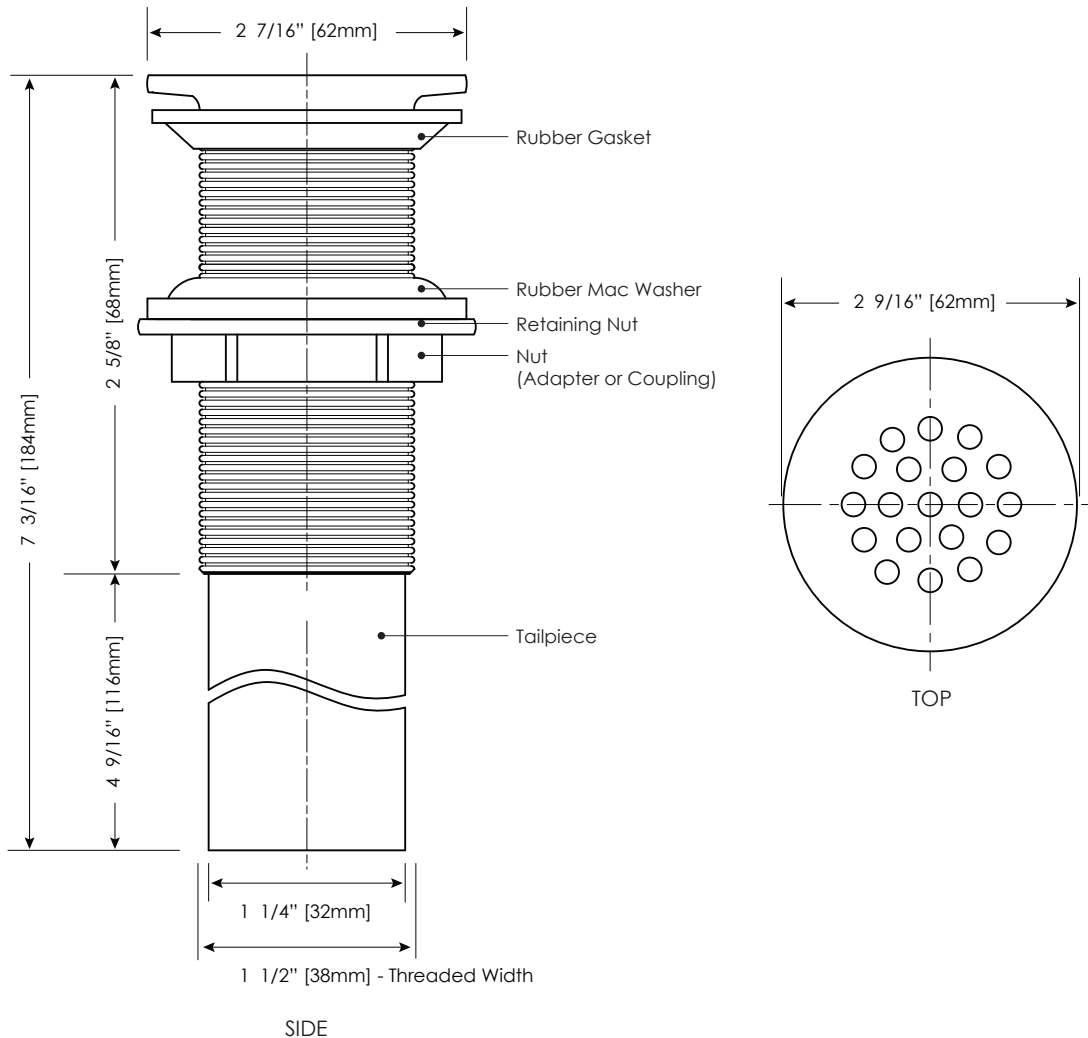

## FEATURES

- Brass construction
- For lavatory installations without an overflow
- Available in brushed nickel or chrome
- Brass tailpiece

## NOMINAL DIMENSIONS

- 2 7/16" Width (drain top) x 7 3/16" Height (overall)

## PRODUCT DIAGRAM

\* Please note that all stated sizes are nominal. Measurements were taken to outside edges.