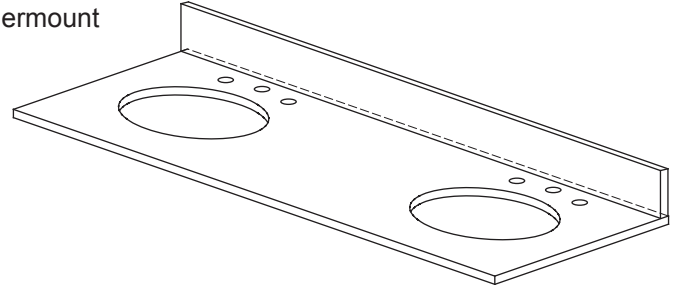

FEATURES

- Natural Black Granite, White Carrara Marble, Galala Beige or Dark Emperador Marble
- Natural surface variations and markings
- Available in five standard sizes - 25", 31", 37", 49" and 61" sizes
- Top pre-cut for 8' widespread faucet and vitreous china undermount
- Backsplash included

COLORS / FINISHES

- BK: Black Granite
- CM: Galala Beige
- DE: Dark Emperador
- WT: White Carrara Marble

NOMINAL DIMENSIONS

- 61" Width x 22" Depth x .75" Thick (Black Granite Only)
- 61" Width x 22" Depth x 1" Thick