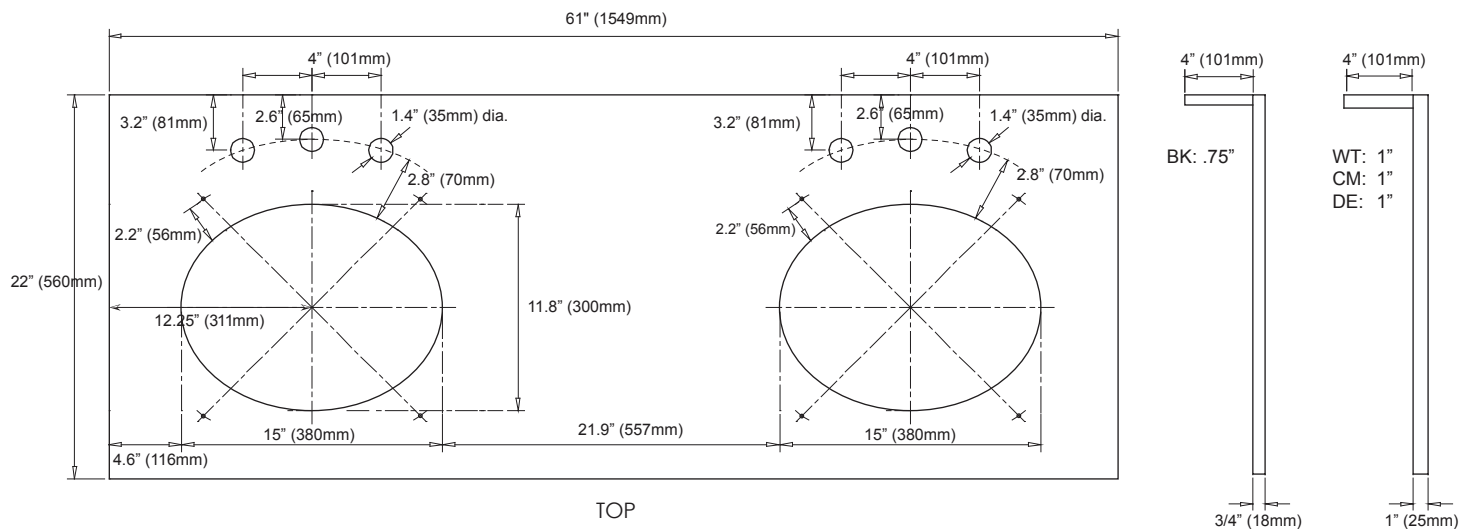

PRODUCT DIAGRAM

Clean the vanity top with a soft cloth and a mild cleanser.

* Please note that all stated sizes are nominal. Measurements were taken to outside edges.