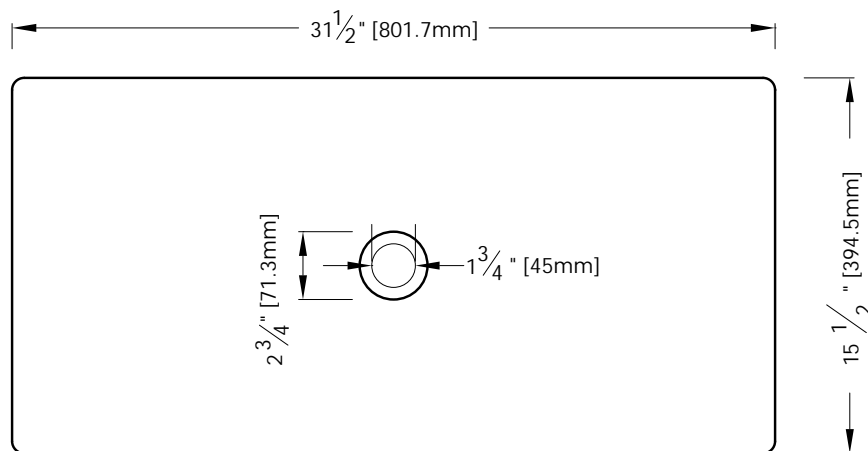

PRODUCT DIAGRAM

TOP