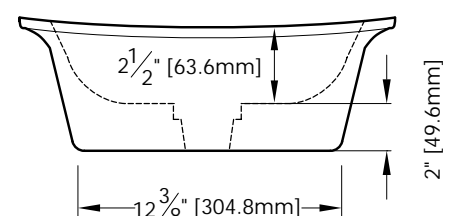

FEATURES

- vessel application
- Vitreous China

COLORS / FINISHES

- White

NOMINAL DIMENSIONS

- 31½" Width x 15½" Depth x 5½" Height

SPECIFIED MODEL

MODEL	DESCRIPTION	COLORS / FINISHES
CVE3150RC	31" Rectangular Vitreous China Vessel	<input type="checkbox"/> White

RECOMMENDED COMPONENTS		
Drain Kit	Xylem Umbrella Drain without Overflow	<input type="checkbox"/> Chrome <input type="checkbox"/> Brushed Nickel

PRODUCT DIAGRAM

TOP

BACK

SIDE