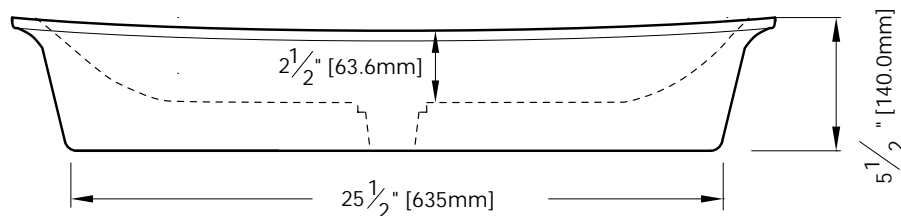

FEATURES

- vessel application
- Vitreous China

COLORS / FINISHES

- White

NOMINAL DIMENSIONS

- 31½" Width x 15½" Depth x 5½" Height

SPECIFIED MODEL

MODEL	DESCRIPTION	COLORS / FINISHES
CVE3150RC	31" Rectangular Vitreous China Vessel	<input type="checkbox"/> White

RECOMMENDED COMPONENTS		
Drain Kit	Xylem Umbrella Drain without Overflow	<input type="checkbox"/> Chrome <input type="checkbox"/> Brushed Nickel

PRODUCT DIAGRAM

TOP

BACK

SIDE