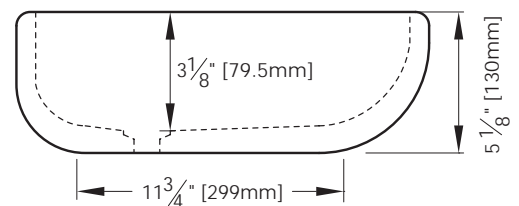

FEATURES

- vessel application
- Vitreous China

COLORS / FINISHES

- White

NOMINAL DIMENSIONS

- 26³/₄" Width x 15" Depth x 5¹/₈" Height

SPECIFIED MODEL

MODEL	DESCRIPTION	COLORS / FINISHES
CVE277RC	28" Rectangular Vitreous China Vessel	<input type="checkbox"/> White

RECOMMENDED COMPONENTS		
Drain Kit	Ryvyr Umbrella Drain without Overflow	<input type="checkbox"/> Chrome <input type="checkbox"/> Brushed Nickel

PRODUCT DIAGRAM

NOMINAL DIMENSIONS

TOP

FRONT

SIDE