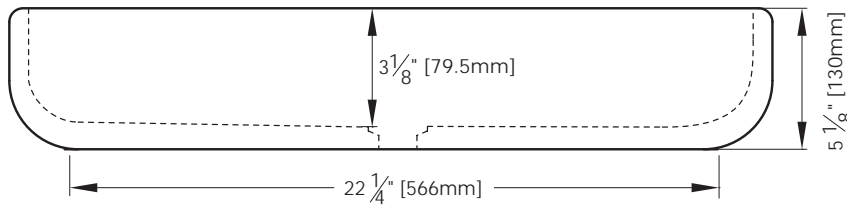

FEATURES

- vessel application
- Vitreous China

COLORS / FINISHES

- White

NOMINAL DIMENSIONS

- 26³/₄" Width x 15" Depth x 5¹/₈" Height

SPECIFIED MODEL

MODEL	DESCRIPTION	COLORS / FINISHES
CVE277RC	28" Rectangular Vitreous China Vessel	<input type="checkbox"/> White

RECOMMENDED COMPONENTS		
Drain Kit	Ryvyr Umbrella Drain without Overflow	<input type="checkbox"/> Chrome <input type="checkbox"/> Brushed Nickel

PRODUCT DIAGRAM

NOMINAL DIMENSIONS

TOP

FRONT

SIDE