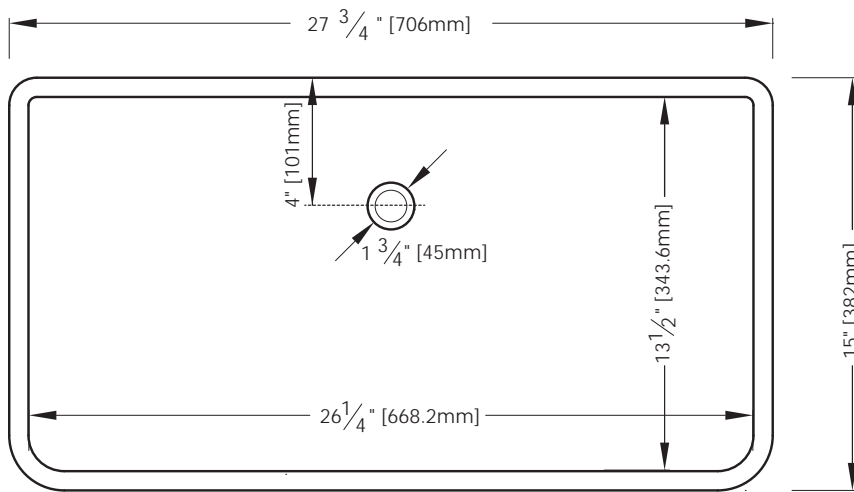

FEATURES

- vessel application
- Vitreous China

COLORS / FINISHES

- White

NOMINAL DIMENSIONS

- 26³/₄" Width x 15" Depth x 5¹/₈" Height

SPECIFIED MODEL

MODEL	DESCRIPTION	COLORS / FINISHES
CVE277RC	28" Rectangular Vitreous China Vessel	<input type="checkbox"/> White

RECOMMENDED COMPONENTS		
Drain Kit	Ryvyr Umbrella Drain without Overflow	<input type="checkbox"/> Chrome <input type="checkbox"/> Brushed Nickel

PRODUCT DIAGRAM

NOMINAL DIMENSIONS

TOP

FRONT

SIDE