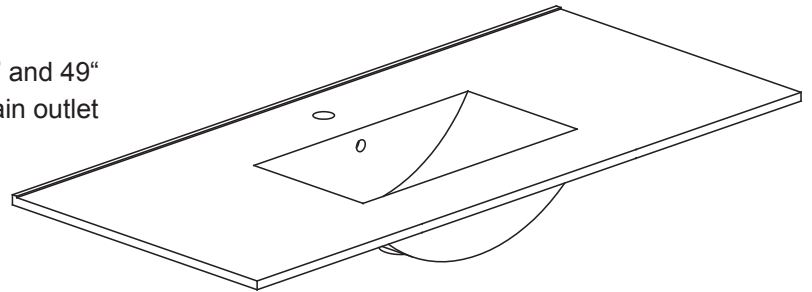

FEATURES

- Glossy Vitreous China finish
- Rear overflow with square integral bowl
- Also available in four standard sizes - 25", 31", 37" and 49"
- Top pre-cut for single-hole faucet and standard drain outlet

COLORS / FINISHES

- WT: White

NOMINAL DIMENSIONS

- 49" Width x 22" Depth

SPECIFIED MODEL

MODEL	DESCRIPTION	COLORS / FINISHES
CST490WT	49" Vitreous China vanity top	□ White

RECOMMENDED COMPONENTS		
UM110BN/UM110CP	Ryvyr Pop-up Umbrella Drain with Overflow	□ Brushed Nickel □ Chrome