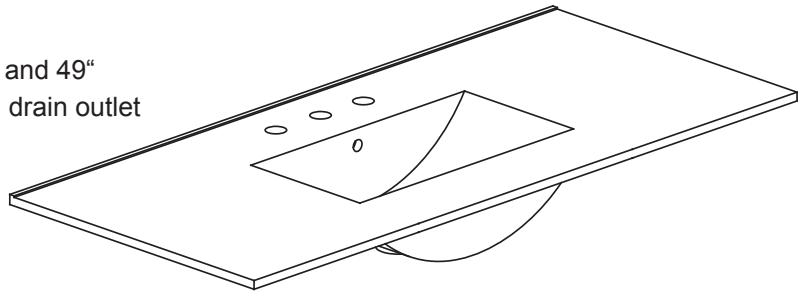

FEATURES

- Glossy Vitreous China finish
- Rear overflow with square integral bowl
- Also available in four standard sizes - 25", 31", 37" and 49"
- Top pre-cut for 8" wide spread faucet and standard drain outlet

COLORS / FINISHES

- WT: White

NOMINAL DIMENSIONS

- 49" Width x 22" Depth

SPECIFIED MODEL

MODEL	DESCRIPTION	COLORS / FINISHES
CST490WT-3	49" Vitreous China vanity top	☐ White

RECOMMENDED COMPONENTS		
UM110BN/UM110CP	Ryvyr Pop-up Umbrella Drain with Overflow	☐ Brushed Nickel ☐ Chrome