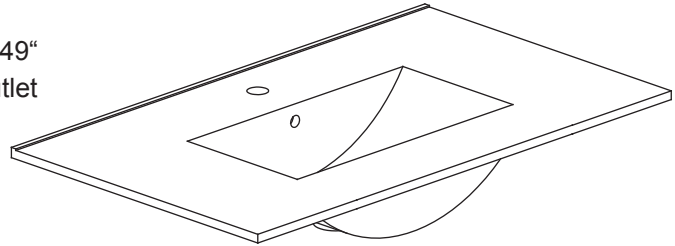

FEATURES

- Glossy Vitreous China finish
- Rear overflow with square integral bowl
- Also available in four standard sizes - 25", 31", 37" and 49"
- Top pre-cut for single-hole faucet and standard drain outlet

COLORS / FINISHES

- WT: White

NOMINAL DIMENSIONS

- 37" Width x 22" Depth

SPECIFIED MODEL

MODEL	DESCRIPTION	COLORS / FINISHES
CST370WT	37" Vitreous China vanity top	<input type="checkbox"/> White

RECOMMENDED COMPONENTS		
UM110BN/UM110CP	Ryvyr Pop-up Umbrella Drain with Overflow	<input type="checkbox"/> Brushed Nickel <input type="checkbox"/> Chrome