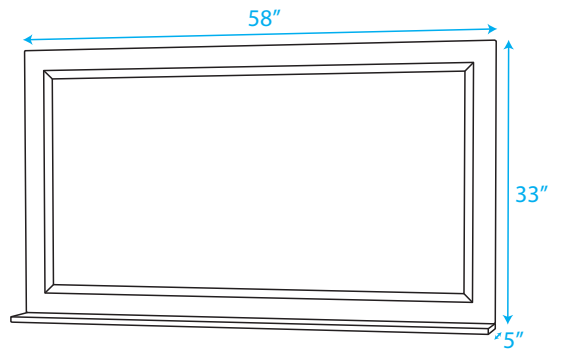

WYNDHAM COLLECTION

TOP VIEW OF VANITY CABINET

WC-WHE009-60-SGL