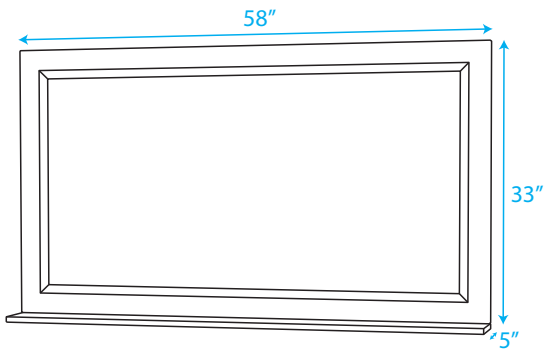

WYNDHAM COLLECTION

TOP VIEW OF VANITY CABINET

WC-WHE009-60-SGL