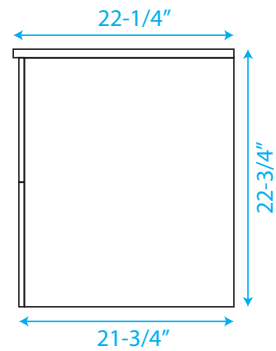

WYNDHAM COLLECTION

TOP VIEW OF VANITY CABINET

WC-WHE009-60-SGL