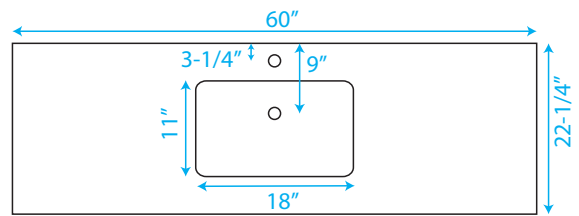

WYNDHAM COLLECTION

TOP VIEW OF VANITY CABINET

WC-WHE009-60-SGL