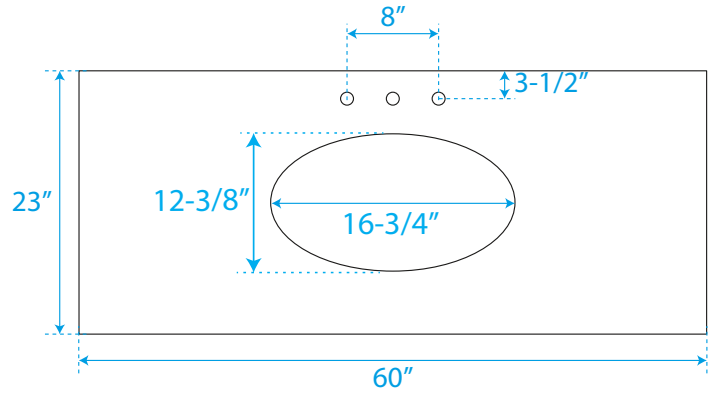

# WYNDHAM COLLECTION

TOP VIEW OF VANITY CABINET

\*Note: Due to high probability of breakage, the backsplash comes in two pieces, cut from same piece. All Measurements are  $\pm 1/4$ .

WC-TS60