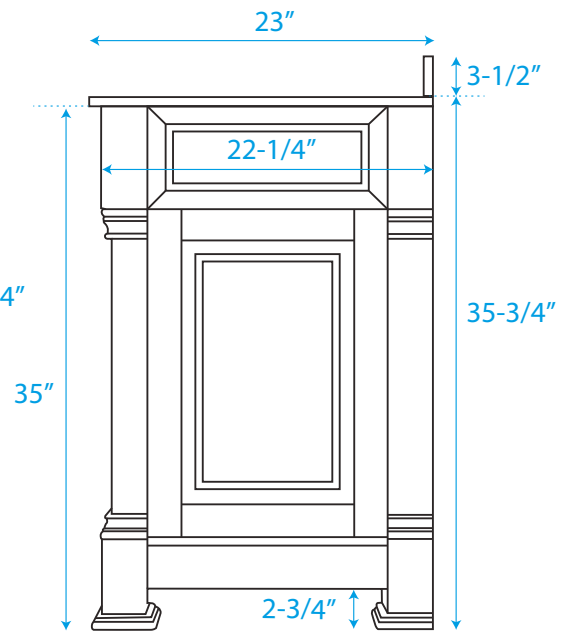

# WYNDHAM COLLECTION

TOP VIEW OF VANITY CABINET

\*Note: Due to high probability of breakage, the backsplash comes in two pieces, cut from same piece. All Measurements are  $\pm 1/4$ .

WC-TS60