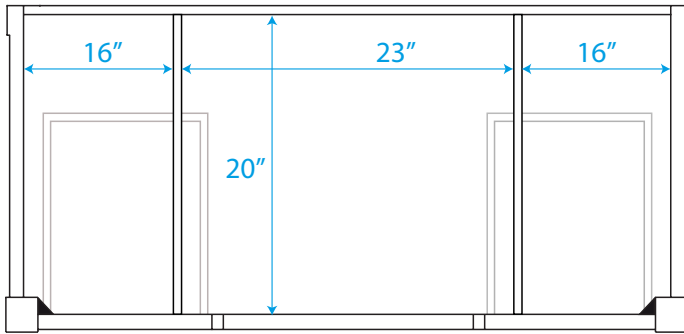

# WYNDHAM COLLECTION

TOP VIEW OF VANITY CABINET

\*Note: Due to high probability of breakage, the backsplash comes in two pieces, cut from same piece. All Measurements are  $\pm 1/4$ .

WC-TS60