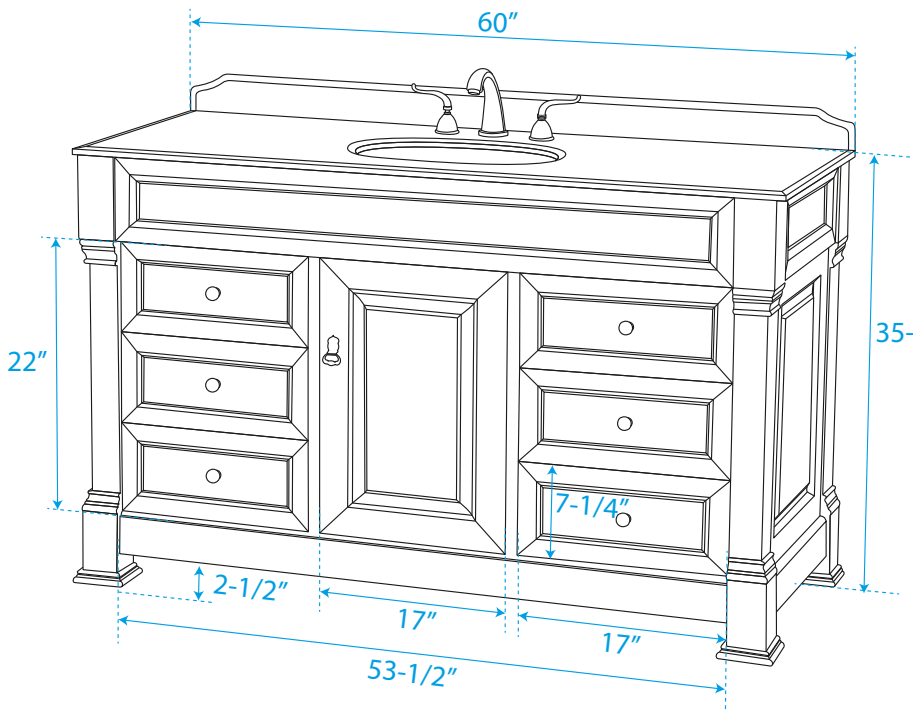

# WYNDHAM COLLECTION

TOP VIEW OF VANITY CABINET

\*Note: Due to high probability of breakage, the backsplash comes in two pieces, cut from same piece. All Measurements are  $\pm 1/4$ .

WC-TS60