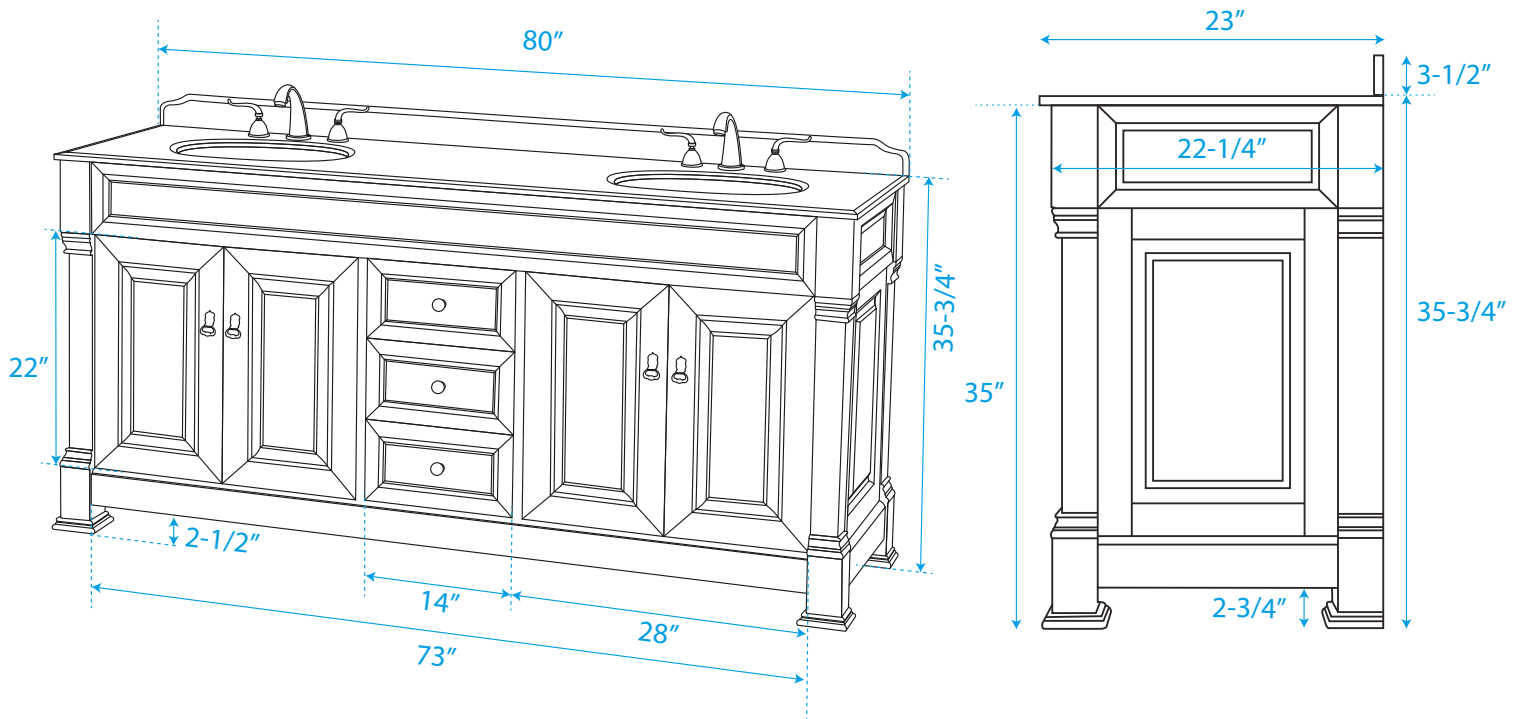

# WYNDHAM COLLECTION

TOP VIEW OF VANITY CABINET

\*Note: Due to high probability of breakage, the backsplash comes in two pieces, cut from same piece. All Measurements are ± 1/4.

WC-TD80