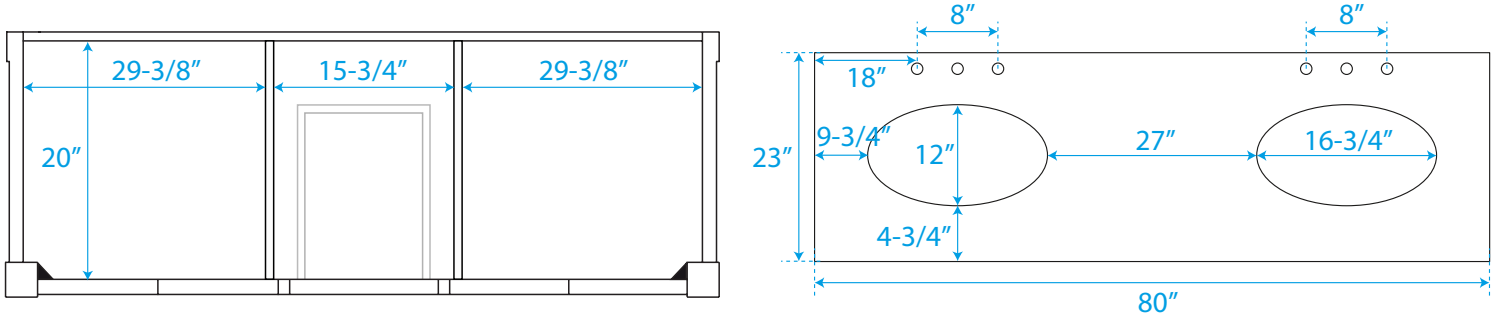

# WYNDHAM COLLECTION

TOP VIEW OF VANITY CABINET

\*Note: Due to high probability of breakage, the backsplash comes in two pieces, cut from same piece. All Measurements are ± 1/4.

WC-TD80