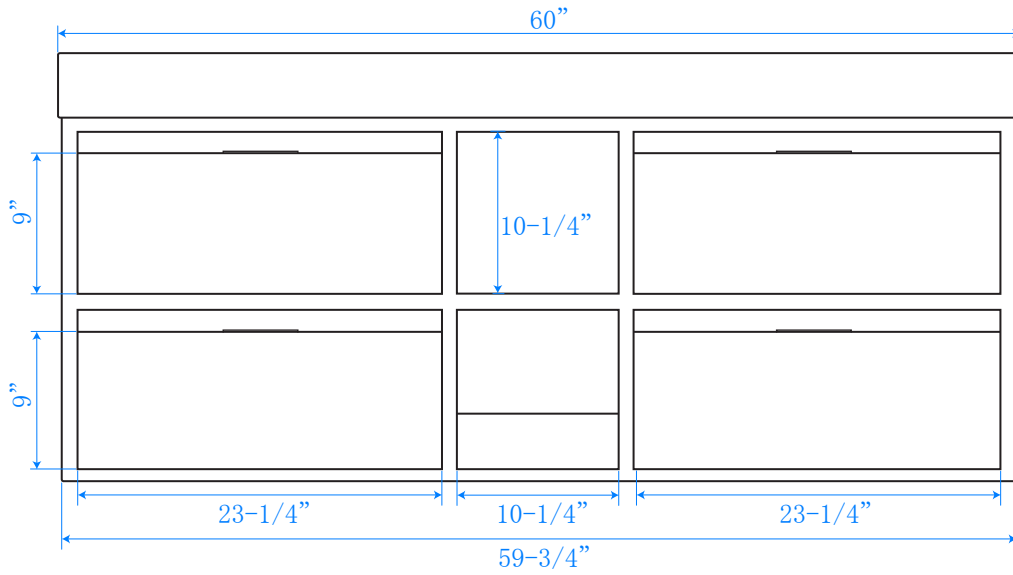

WYNDHAM COLLECTION

WC-R4600-60-DBL