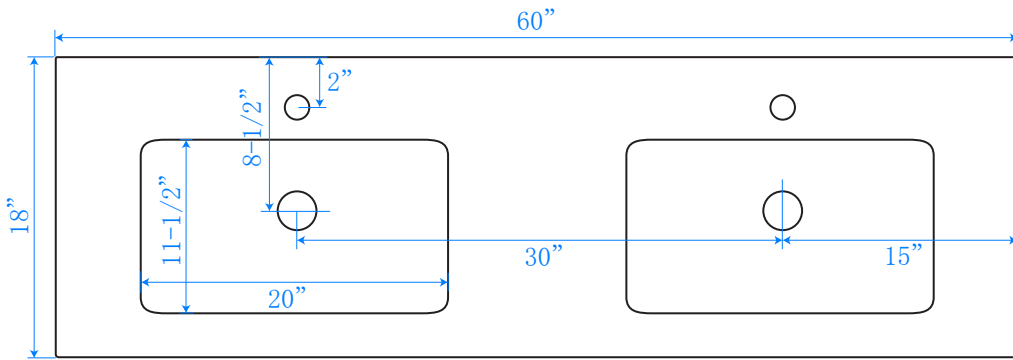

WYNDHAM COLLECTION

WC-R4600-60-DBL