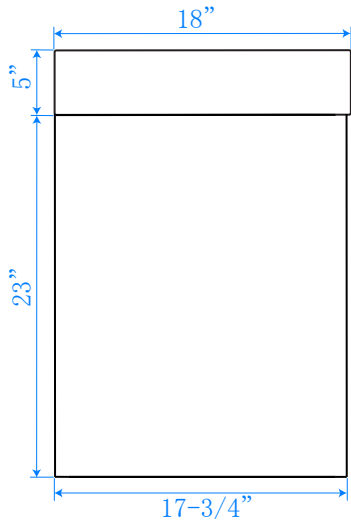

WYNDHAM COLLECTION

WC-R4600-60-DBL