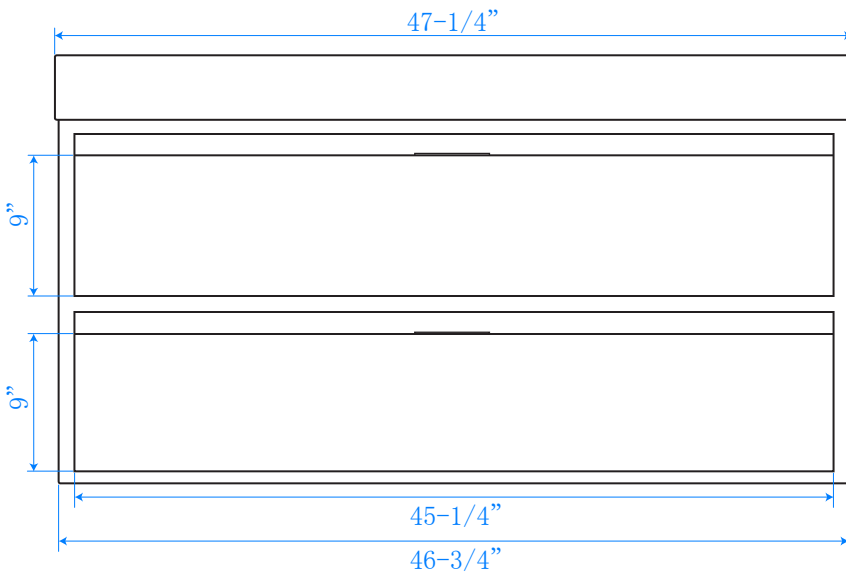

WYNDHAM COLLECTION

WC-R4600-48