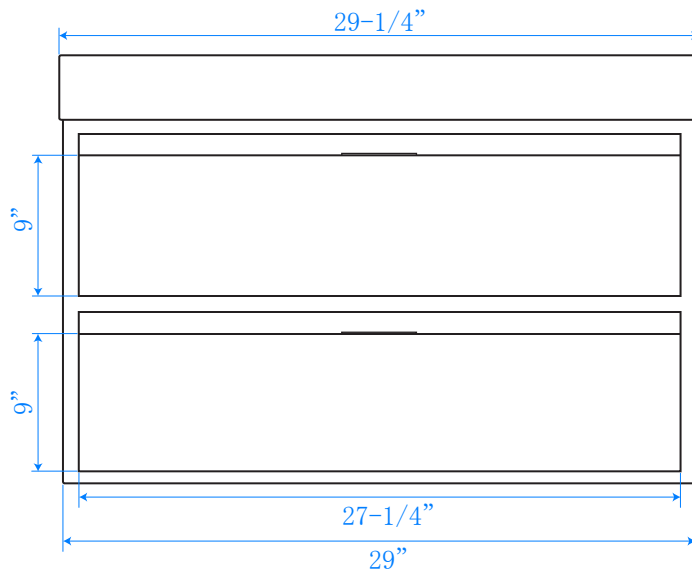

WYNDHAM COLLECTION

WC-R4600-30