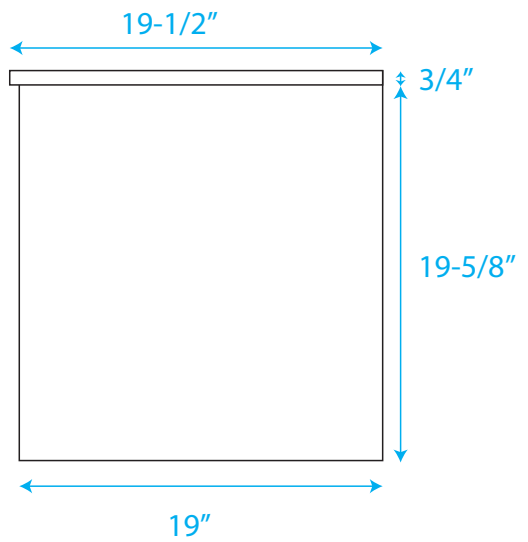

WYNDHAM COLLECTION

WC-R4100-24-OVER