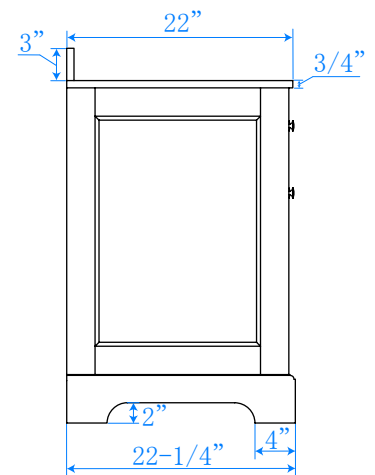

# WYNDHAM COLLECTION

TOP VIEW OF VANITY CABINET

\*Note: Due to high probability of breakage, the backsplash comes in two pieces, cut from same piece. All measurements are  $\pm 1/4"$ .

WC-2121-80-DBL