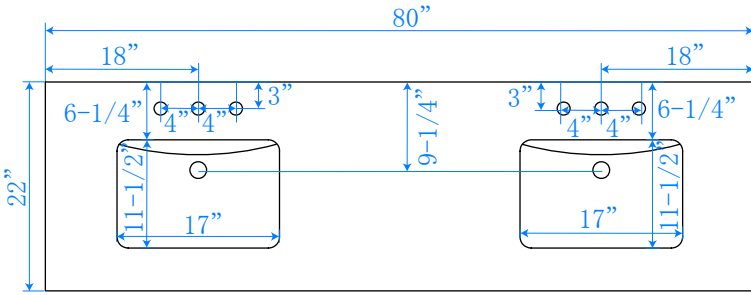

# WYNDHAM COLLECTION

TOP VIEW OF VANITY CABINET

\*Note: Due to high probability of breakage, the backsplash comes in two pieces, cut from same piece. All measurements are  $\pm 1/4"$ .

WC-2121-80-DBL