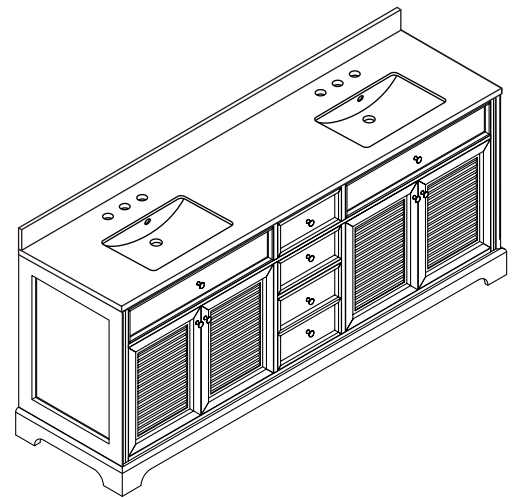

# WYNDHAM COLLECTION

TOP VIEW OF VANITY CABINET

\*Note: Due to high probability of breakage, the backsplash comes in two pieces, cut from same piece. All measurements are  $\pm 1/4"$ .

WC-2121-80-DBL