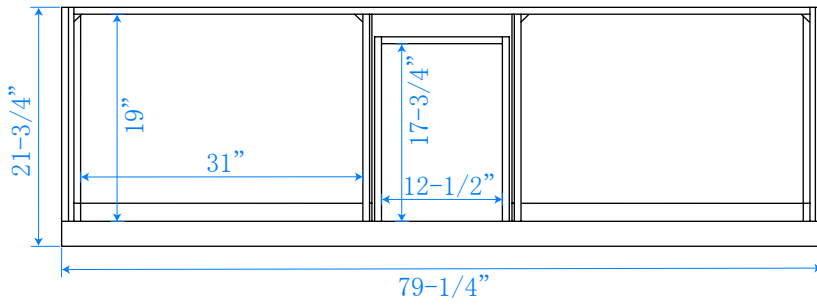

# WYNDHAM COLLECTION

TOP VIEW OF VANITY CABINET

\*Note: Due to high probability of breakage, the backsplash comes in two pieces, cut from same piece. All measurements are  $\pm 1/4"$ .

WC-2121-80-DBL