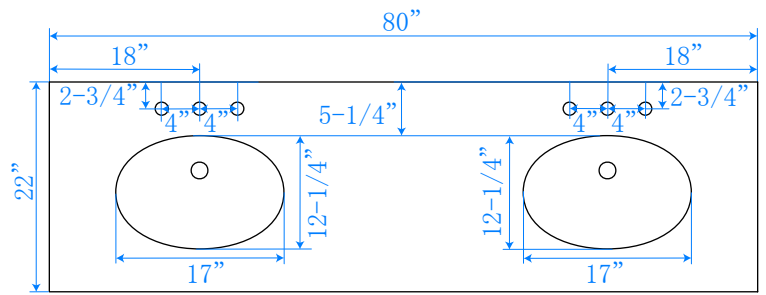

# WYNDHAM COLLECTION

TOP VIEW OF VANITY CABINET

\*Note: Due to high probability of breakage, the backsplash comes in two pieces, cut from same piece. All measurements are  $\pm 1/4"$ .

WC-2121-80-DBL