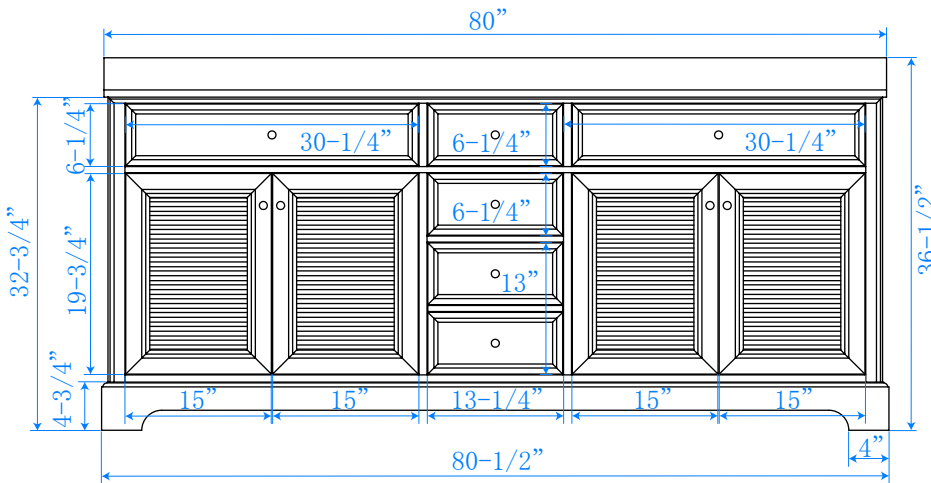

# WYNDHAM COLLECTION

TOP VIEW OF VANITY CABINET

\*Note: Due to high probability of breakage, the backsplash comes in two pieces, cut from same piece. All measurements are  $\pm 1/4"$ .

WC-2121-80-DBL