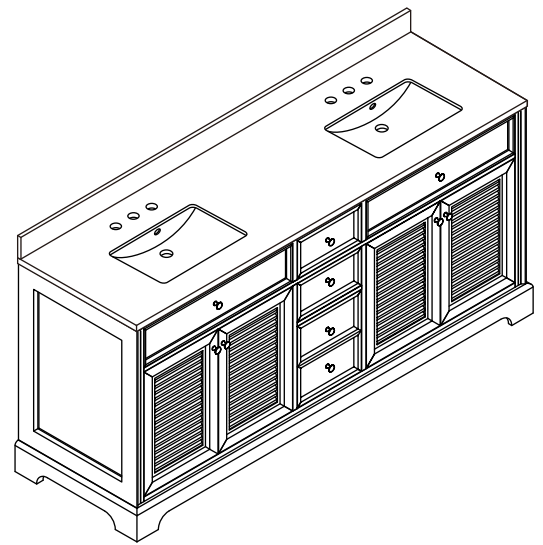

WYNDHAM COLLECTION

TOP VIEW OF VANITY CABINET

*Note: Due to high probability of breakage, the backsplash comes in two pieces, cut from same piece. All measurements are $\pm 1/4$ ".

WC-2121-72-DBL