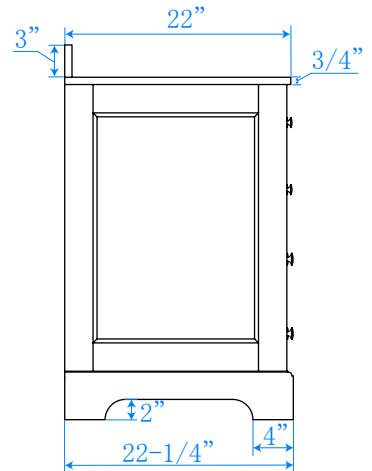

WYNDHAM COLLECTION

TOP VIEW OF VANITY CABINET

*Note: Due to high probability of breakage, the backsplash comes in two pieces, cut from same piece. All measurements are $\pm 1/4$ ".

WC-2121-72-DBL