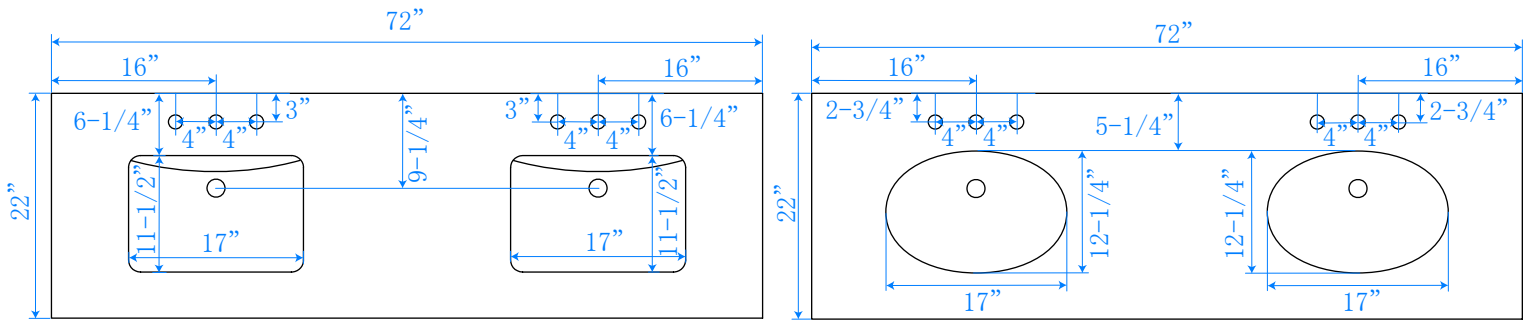

WYNDHAM COLLECTION

TOP VIEW OF VANITY CABINET

*Note: Due to high probability of breakage, the backsplash comes in two pieces, cut from same piece. All measurements are $\pm 1/4$ ".

WC-2121-72-DBL