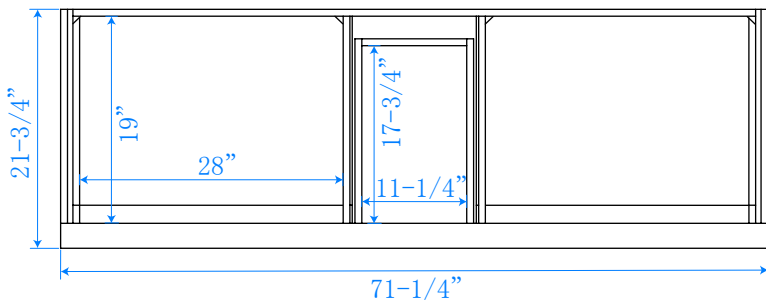

WYNDHAM COLLECTION

TOP VIEW OF VANITY CABINET

*Note: Due to high probability of breakage, the backsplash comes in two pieces, cut from same piece. All measurements are $\pm 1/4$ ".

WC-2121-72-DBL