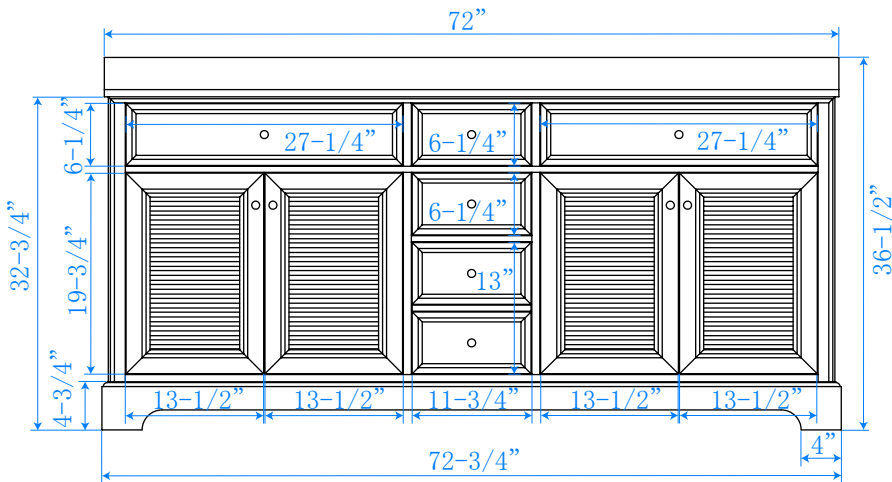

WYNDHAM COLLECTION

TOP VIEW OF VANITY CABINET

*Note: Due to high probability of breakage, the backsplash comes in two pieces, cut from same piece. All measurements are $\pm 1/4$ ".

WC-2121-72-DBL