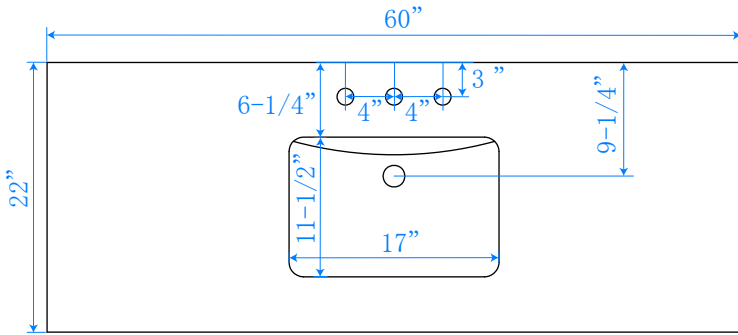

WYNDHAM COLLECTION

TOP VIEW OF VANITY CABINET

*Note: Due to high probability of breakage, the backsplash comes in two pieces, cut from same piece. All measurements are $\pm 1/4$ ".

WC-2121-60-SGL