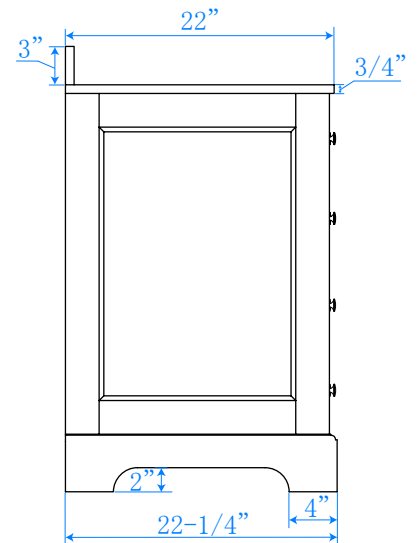

WYNDHAM COLLECTION

TOP VIEW OF VANITY CABINET

*Note: Due to high probability of breakage, the backsplash comes in two pieces, cut from same piece. All measurements are $\pm 1/4$ ".

WC-2121-60-SGL