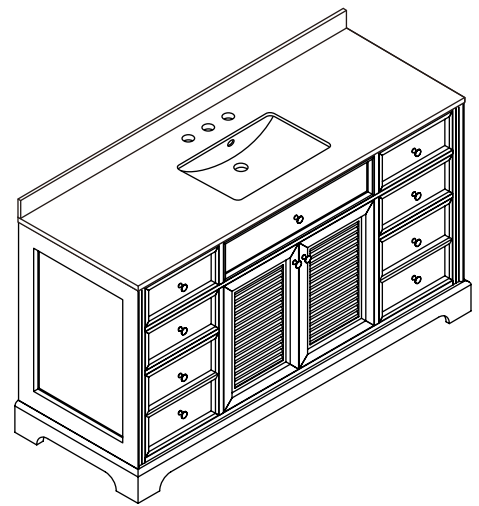

WYNDHAM COLLECTION

TOP VIEW OF VANITY CABINET

*Note: Due to high probability of breakage, the backsplash comes in two pieces, cut from same piece. All measurements are $\pm 1/4$ ".

WC-2121-60-SGL