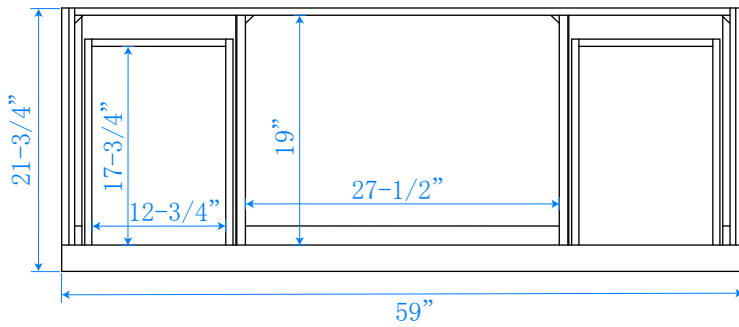

WYNDHAM COLLECTION

TOP VIEW OF VANITY CABINET

*Note: Due to high probability of breakage, the backsplash comes in two pieces, cut from same piece. All measurements are $\pm 1/4$ ".

WC-2121-60-SGL