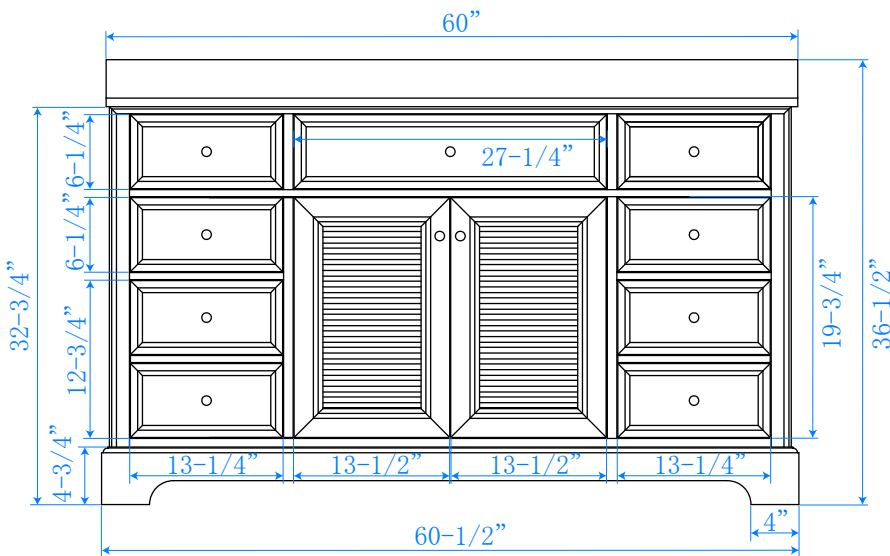

WYNDHAM COLLECTION

TOP VIEW OF VANITY CABINET

*Note: Due to high probability of breakage, the backsplash comes in two pieces, cut from same piece. All measurements are $\pm 1/4$ ".

WC-2121-60-SGL