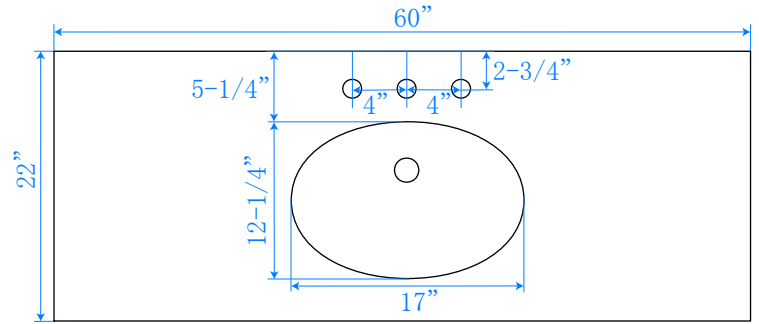

WYNDHAM COLLECTION

TOP VIEW OF VANITY CABINET

*Note: Due to high probability of breakage, the backsplash comes in two pieces, cut from same piece. All measurements are $\pm 1/4$ ".

WC-2121-60-SGL