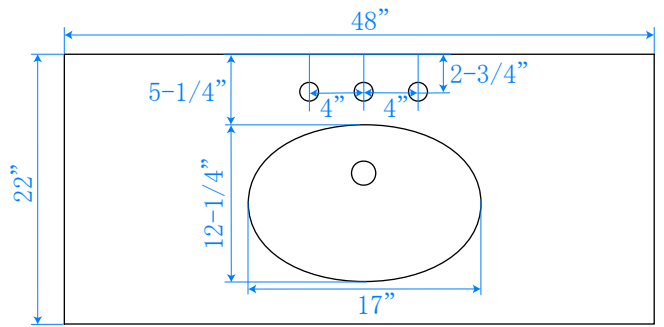

WYNDHAM COLLECTION

TOP VIEW OF VANITY CABINET

*Note: All Measurements are $\pm 1/4$ "

WC-2121-48