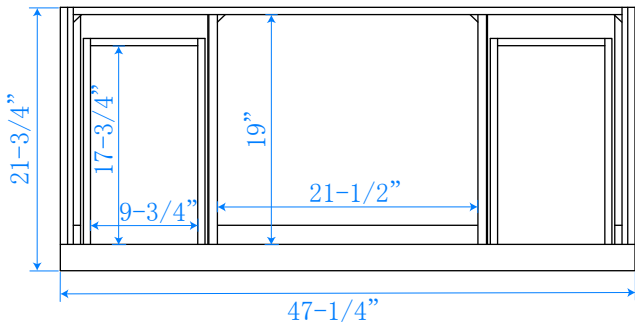

WYNDHAM COLLECTION

TOP VIEW OF VANITY CABINET

*Note: All Measurements are $\pm 1/4$ "

WC-2121-48