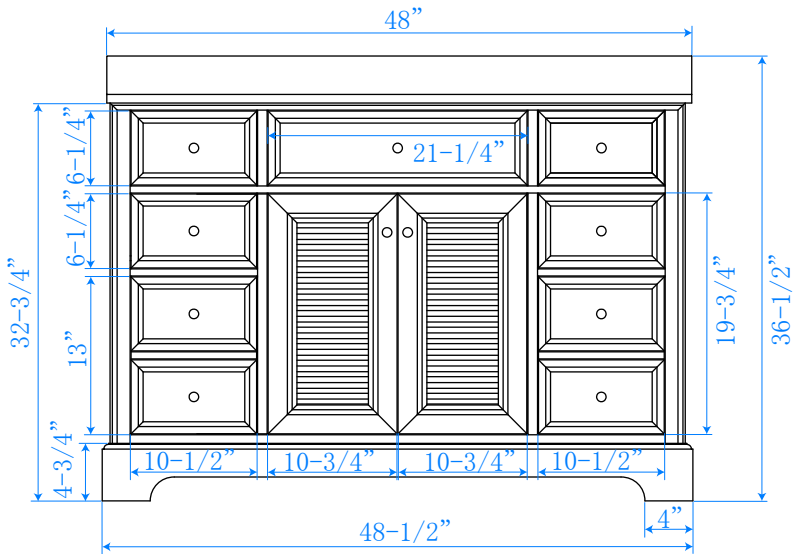

WYNDHAM COLLECTION

TOP VIEW OF VANITY CABINET

*Note: All Measurements are $\pm 1/4$ "

WC-2121-48