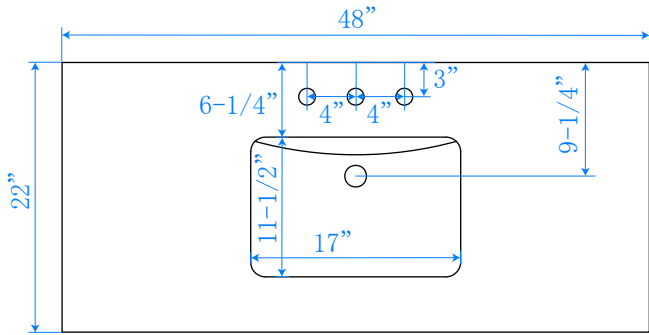

WYNDHAM COLLECTION

TOP VIEW OF VANITY CABINET

*Note: All Measurements are $\pm 1/4$ "

WC-2121-48