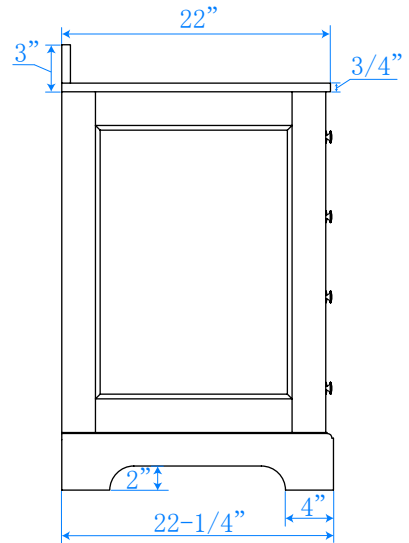

WYNDHAM COLLECTION

TOP VIEW OF VANITY CABINET

*Note: All Measurements are $\pm 1/4$ "

WC-2121-48