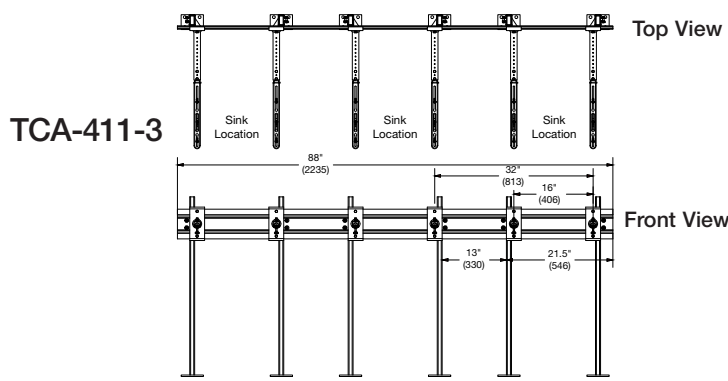

Floor Mounted "Track" Extended Lavatory Carrier with Concealed Arms

Specification

Watts LavEx™ TCA-411-2/3/4 floor mounted "track" extended lavatory carrier with concealed arms is a multi-unit lavatory carrier designed for use in areas that require two or more sinks. Floor mounted carriers work independently of the finished wall structure, and are generally specified in commercial applications. Watts wall hung fixture carriers provide structural support for off-the-floor lavatories, urinals, water cooler and service sinks. The use of the extended lavatory carrier significantly saves time in the installation over multiple single unit lavatory carriers. The TCA-411-2/3/4 comes in three configurations, two sink (-2), three sink (-3), or four sink (-4) lengths.

Model # (Select One)		
Suffix	Description	
TCA-411-2	8190012	<input type="checkbox"/>
TCA-411-3	8190011	<input type="checkbox"/>
TCA-411-4	8190010	<input type="checkbox"/>

NOTICE

The information contained herein is not intended to replace the full product installation and safety information available or the experience of a trained product installer. You are required to thoroughly read all installation instructions and product safety information before beginning the installation of this product.