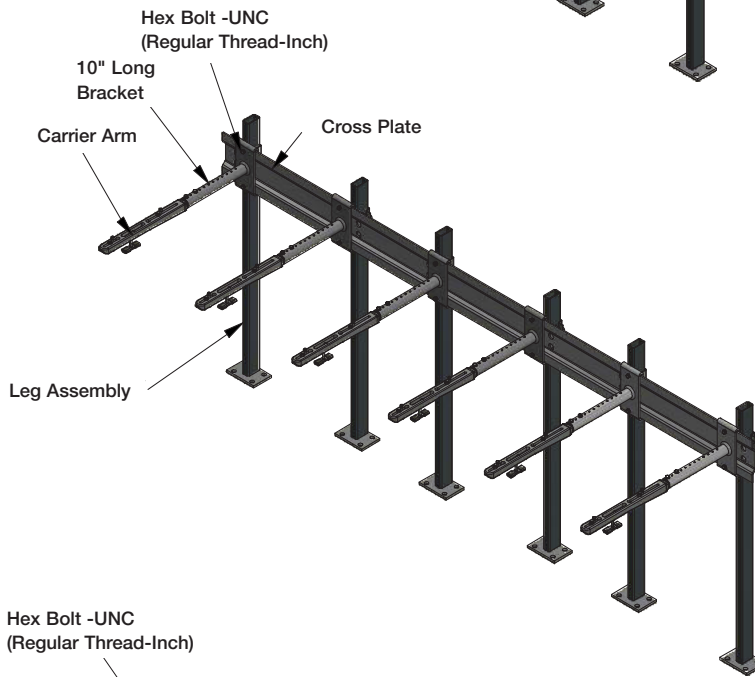

TCA-411-3

TCA-411-4