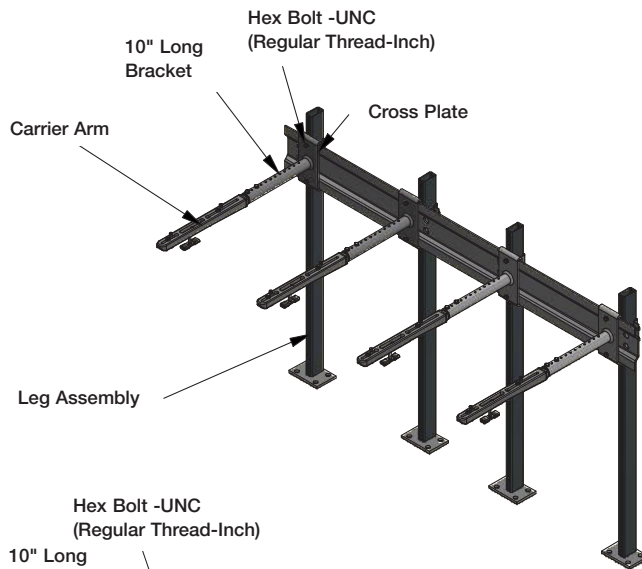

Finished Assembly

TCA-411-2