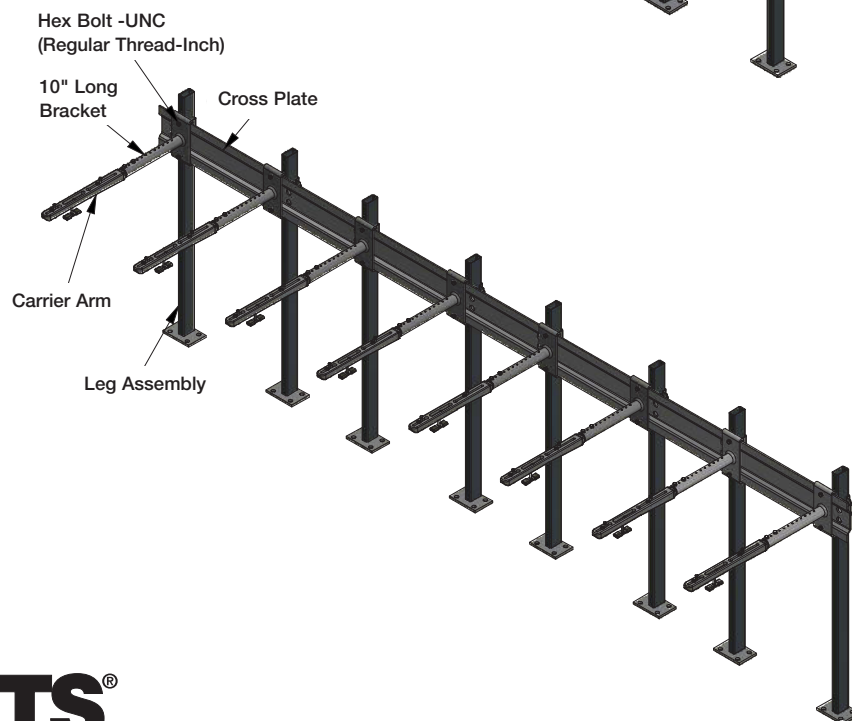

USA: T: (800) 338-2581 • F: (828) 248-3929 • Watts.com
Canada: T: (905) 332-4090 • F: (905) 332-7068 • Watts.ca
Latin America: T: (62) 55-4122-0138 • Watts.com