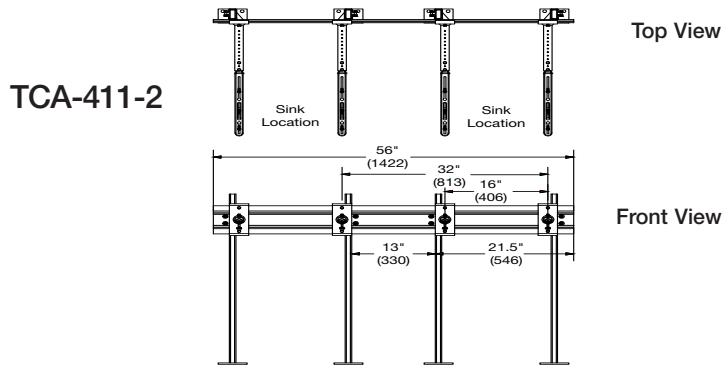

For Commercial Applications

Job Name _____
Job Location _____
Engineer _____
Approval _____
Tag _____

Contractor _____
Approval _____
Contractor's P.O. No. _____
Representative _____

LavEx™

TCA-411-2/3/4

Floor Mounted "Track" Extended Lavatory Carrier with Concealed Arms

Specification

Watts LavEx™ TCA-411-2/3/4 floor mounted "track" extended lavatory carrier with concealed arms is a multi-unit lavatory carrier designed for use in areas that require two or more sinks. Floor mounted carriers work independently of the finished wall structure, and are generally specified in commercial applications. Watts wall hung fixture carriers provide structural support for off-the-floor lavatories, urinals, water cooler and service sinks. The use of the extended lavatory carrier significantly saves time in the installation over multiple single unit lavatory carriers. The TCA-411-2/3/4 comes in three configurations, two sink (-2), three sink (-3), or four sink (-4) lengths.

Model # (Select One)		
Suffix	Description	
TCA-411-2	8190012	☐
TCA-411-3	8190011	☐
TCA-411-4	8190010	☐

NOTICE

The information contained herein is not intended to replace the full product installation and safety information available or the experience of a trained product installer. You are required to thoroughly read all installation instructions and product safety information before beginning the installation of this product.

Watts product specifications in U.S. customary units and metric are approximate and are provided for reference only. For precise measurements, please contact Watts Technical Service. Watts reserves the right to change or modify product design, construction, specifications, or materials without prior notice and without incurring any obligation to make such changes and modifications on Watts products previously or subsequently sold.