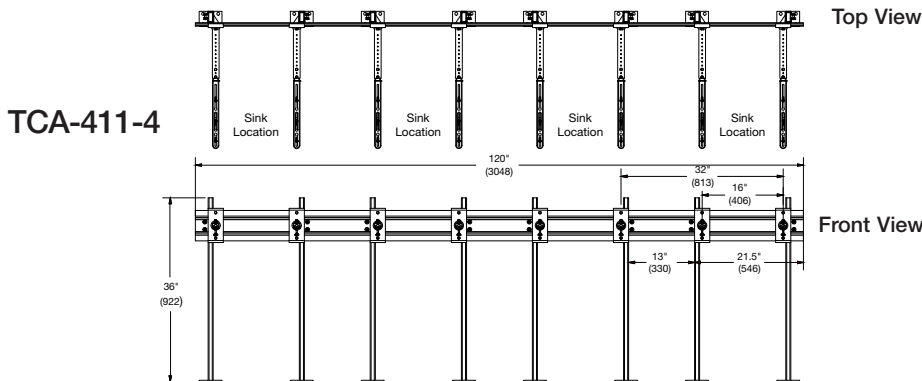

For Commercial Applications

Job Name _____
Job Location _____
Engineer _____
Approval _____
Tag _____

Contractor _____
Approval _____
Contractor's P.O. No. _____
Representative _____

LavEx™

TCA-411-2/3/4

Floor Mounted "Track" Extended Lavatory Carrier with Concealed Arms

Specification

Watts LavEx™ TCA-411-2/3/4 floor mounted "track" extended lavatory carrier with concealed arms is a multi-unit lavatory carrier designed for use in areas that require two or more sinks. Floor mounted carriers work independently of the finished wall structure, and are generally specified in commercial applications. Watts wall hung fixture carriers provide structural support for off-the-floor lavatories, urinals, water cooler and service sinks. The use of the extended lavatory carrier significantly saves time in the installation over multiple single unit lavatory carriers. The TCA-411-2/3/4 comes in three configurations, two sink (-2), three sink (-3), or four sink (-4) lengths.

Model # (Select One)		
Suffix	Description	
TCA-411-2	8190012	☐
TCA-411-3	8190011	☐
TCA-411-4	8190010	☐

NOTICE

The information contained herein is not intended to replace the full product installation and safety information available or the experience of a trained product installer. You are required to thoroughly read all installation instructions and product safety information before beginning the installation of this product.

Watts product specifications in U.S. customary units and metric are approximate and are provided for reference only. For precise measurements, please contact Watts Technical Service. Watts reserves the right to change or modify product design, construction, specifications, or materials without prior notice and without incurring any obligation to make such changes and modifications on Watts products previously or subsequently sold.