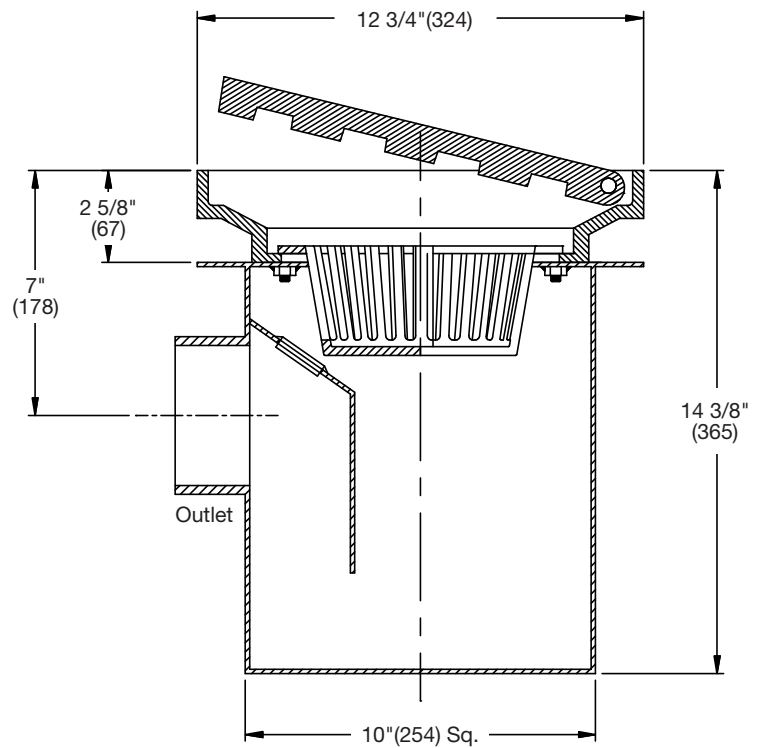

NOTICE

The information contained herein is not intended to replace the full product installation and safety information available or the experience of a trained product installer. You are required to thoroughly read all installation instructions and product safety information before beginning the installation of this product.