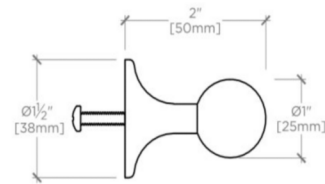

HIGHGATE

Highgate 6" Pull

HGHW06

SHOWN IN HIGHGATE 6" PULL | HGHW06

TECHNICAL DETAILS

Escutcheon Primary Material: Brass

INSPIRATION

Our take on old English style: simple, functional shapes, detailed with white porcelain indices and hexagonal accents for a timeless feel.

HGHW06

MOUNTING HARDWARE INCLUDED		
SCREW	DESCRIPTION	QTY
8-32 X 1"	Pan Head Slotted Machine Screw	2
8-32 X 1½"	Pan Head Slotted Machine Screw	2

TOP VIEW

SCALE: 6"=1'-0"

FRONT VIEW

SCALE: 6"=1'-0"

SIDE VIEW

SCALE: 6"=1'-0"