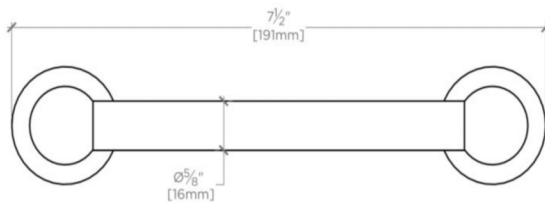

HIGHGATE

Highgate 6" Pull

HGHW06

SHOWN IN HIGHGATE 6" PULL | HGHW06

TECHNICAL DETAILS

Escutcheon Primary Material: Brass

INSPIRATION

Our take on old English style: simple, functional shapes, detailed with white porcelain indices and hexagonal accents for a timeless feel.

PRODUCT FEATURES

Specify for cabinetry or vanities

Pair with Waterworks extensive line of Highgate fittings and faucets

Includes per fixing: 8-32 Truss Head Machine Screw-Combo-Slotted

HIGHGATE Highgate 6" Pull

HGHW06

MOUNTING HARDWARE INCLUDED		
SCREW	DESCRIPTION	QTY
8-32 X 1"	Pan Head Slotted Machine Screw	2
8-32 X 1½"	Pan Head Slotted Machine Screw	2

TOP VIEW

SCALE: 6"=1'-0"

FRONT VIEW

SCALE: 6"=1'-0"

SIDE VIEW

SCALE: 6"=1'-0"