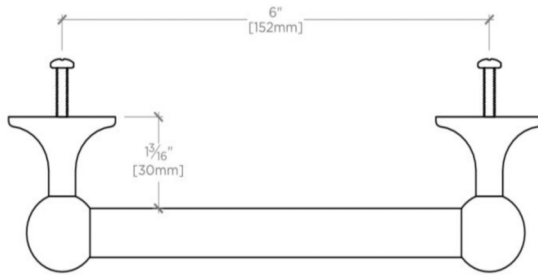

HIGHGATE

Highgate 6" Pull

HGHW06

SHOWN IN HIGHGATE 6" PULL | HGHW06

TECHNICAL DETAILS

Escutcheon Primary Material: Brass

INSPIRATION

Our take on old English style: simple, functional shapes, detailed with white porcelain indices and hexagonal accents for a timeless feel.

PRODUCT FEATURES

Specify for cabinetry or vanities

Pair with Waterworks extensive line of Highgate fittings and faucets

Includes per fixing: 8-32 Truss Head Machine Screw-Combo-Slotted

HIGHGATE Highgate 6" Pull

HGHW06

MOUNTING HARDWARE INCLUDED		
SCREW	DESCRIPTION	QTY
8-32 X 1"	Pan Head Slotted Machine Screw	2
8-32 X 1½"	Pan Head Slotted Machine Screw	2

TOP VIEW

SCALE: 6"=1'-0"

FRONT VIEW

SCALE: 6"=1'-0"

SIDE VIEW

SCALE: 6"=1'-0"