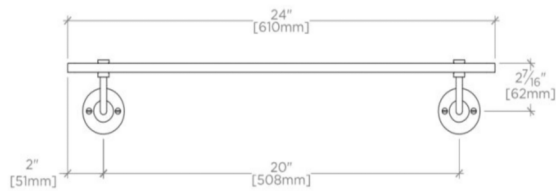

### TECHNICAL DETAILS

Installation Type: Wall Mounted  
Length: 18"  
Number of Drawers / Shelves: One  
Primary Material: Brass ends with glass shelf  
Suggested Application: Bath

## HIGHGATE

Highgate Single Tier Shelf

HGSF24

TOP VIEW

SCALE: 1/2"=1'-0"

FRONT VIEW

SCALE: 1/2"=1'-0"

SIDE VIEW

SCALE: 1/2"=1'-0"