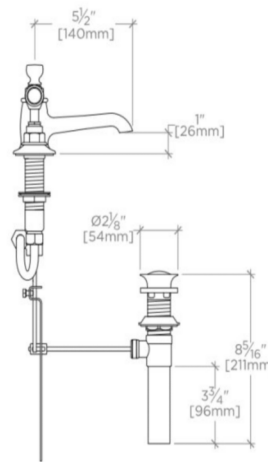

TECHNICAL DETAILS

ADA Compliance: Yes
Adjustable versus Fixed Spray: Fixed Spray
Deck Thickness Maximum: 1 7/8"
Deck Thickness Minimum: 3/8"
Drain Depth Maximum: 2"
Drain Hole Diameter: 1 1/2"
Escutcheon Primary Material: Brass
Fittings Hole Diameter: 1 3/8"
Handle Spread Maximum: 12"
Handle Spread Minimum: 8"
Handle Turn Angle: Quarter Turn
Index Color / Finish and Material: White Porcelain
Depth / Width: 6 11/16"
Drain Depth Minimum: 1 1/4"
Height: 4 3/8"
Index Marking: H/C
Inlet Connection Size: 1/2"
Inlet Connection Type: Male with Supply Nut
Inlet Supply Spread Maximum: 12"
Inlet Supply Spread Minimum: 8"
Installation Type: Deck Mounted
Integrated Diverter: N
Integrated Spray: N
Number of Handles: Two
Number of Holes: Three Hole
Primary Material: Brass
Restricted Maximum Flow Rate: 1.5 gpm
Spout Reach: 5 1/8"
Spout Swivel: N
Spray Included in Unit: N
Suggested Application: Bath
Valve Material: Ceramic
Water Pressure Maximum: 85.0 psi
Water Pressure Minimum: 20.0 psi
Water Pressure Recommended: 45.0 psi

CERTIFICATIONS

PRODUCT (NOTES)

USA style drain included.

HIGHGATE

HGLS10

Highgate Low Profile Three Hole Deck Mounted Lavatory Faucet
with White Porcelain Lever Handles

TOP VIEW SCALE: 1/2"=1'-0"

FRONT VIEW SCALE: 1/2"=1'-0"

SIDE VIEW SCALE: 1/2"=1'-0"