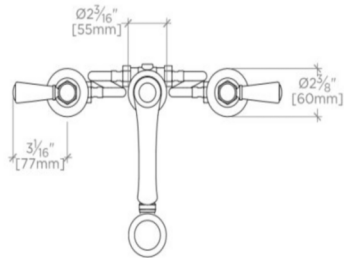

HIGHGATE

Highgate Low Profile Three Hole Deck Mounted Lavatory Faucet with White Porcelain Lever Handles

HGLS10

SHOWN IN CHROME

INSPIRATION

Traditional and timeless, Highgate is the consummate English fitting with white porcelain indices and refined industrial age design references. Discreet yet familiar, it is distinguished by its careful craftsmanship and modest scale.

TECHNICAL DETAILS

ADA Compliance: Yes
Adjustable versus Fixed Spray: Fixed Spray
Deck Thickness Maximum: 1 7/8"
Deck Thickness Minimum: 3/8"
Drain Depth Maximum: 2"
Drain Hole Diameter: 1 1/2"
Escutcheon Primary Material: Brass
Fittings Hole Diameter: 1 3/8"
Handle Spread Maximum: 12"
Handle Spread Minimum: 8"
Handle Turn Angle: Quarter Turn
Index Color / Finish and Material: White Porcelain
Depth / Width: 6 11/16"
Drain Depth Minimum: 1 1/4"
Height: 4 3/8"
Index Marking: H/C
Inlet Connection Size: 1/2"
Inlet Connection Type: Male with Supply Nut
Inlet Supply Spread Maximum: 12"
Inlet Supply Spread Minimum: 8"
Installation Type: Deck Mounted
Integrated Diverter: N
Integrated Spray: N
Number of Handles: Two
Number of Holes: Three Hole
Primary Material: Brass
Restricted Maximum Flow Rate: 1.5 gpm
Spout Reach: 5 1/8"
Spout Swivel: N
Spray Included in Unit: N
Suggested Application: Bath
Valve Material: Ceramic
Water Pressure Maximum: 85.0 psi
Water Pressure Minimum: 20.0 psi
Water Pressure Recommended: 45.0 psi

CERTIFICATIONS

PRODUCT (NOTES)

USA style drain included.

HIGHGATE

HGLS10

Highgate Low Profile Three Hole Deck Mounted Lavatory Faucet
with White Porcelain Lever Handles

TOP VIEW SCALE: 1/2"=1'-0"

FRONT VIEW SCALE: 1/2"=1'-0"

SIDE VIEW SCALE: 1/2"=1'-0"