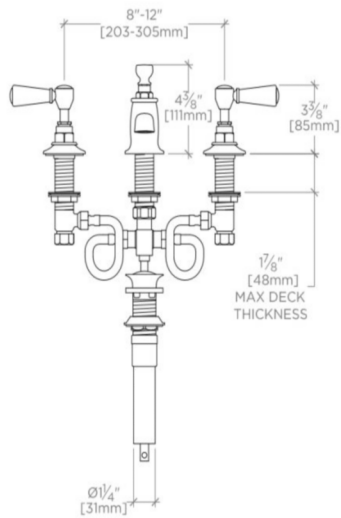

TECHNICAL DETAILS

ADA Compliance: Yes
Adjustable versus Fixed Spray: Fixed Spray
Deck Thickness Maximum: 1 7/8"
Deck Thickness Minimum: 3/8"
Drain Depth Maximum: 2"
Drain Hole Diameter: 1 1/2"
Escutcheon Primary Material: Brass
Fittings Hole Diameter: 1 3/8"
Handle Spread Maximum: 12"
Handle Spread Minimum: 8"
Handle Turn Angle: Quarter Turn
Index Color / Finish and Material: White Porcelain
Depth / Width: 6 11/16"
Drain Depth Minimum: 1 1/4"
Height: 4 3/8"
Index Marking: H/C
Inlet Connection Size: 1/2"
Inlet Connection Type: Male with Supply Nut
Inlet Supply Spread Maximum: 12"
Inlet Supply Spread Minimum: 8"
Installation Type: Deck Mounted
Integrated Diverter: N
Integrated Spray: N
Number of Handles: Two
Number of Holes: Three Hole
Primary Material: Brass
Restricted Maximum Flow Rate: 1.5 gpm
Spout Reach: 5 1/8"
Spout Swivel: N
Spray Included in Unit: N
Suggested Application: Bath
Valve Material: Ceramic
Water Pressure Maximum: 85.0 psi
Water Pressure Minimum: 20.0 psi
Water Pressure Recommended: 45.0 psi

CERTIFICATIONS

PRODUCT (NOTES)

USA style drain included.

HIGHGATE

HGLS10

Highgate Low Profile Three Hole Deck Mounted Lavatory Faucet
with White Porcelain Lever Handles

TOP VIEW SCALE: 1/2"=1'-0"

FRONT VIEW SCALE: 1/2"=1'-0"

SIDE VIEW SCALE: 1/2"=1'-0"