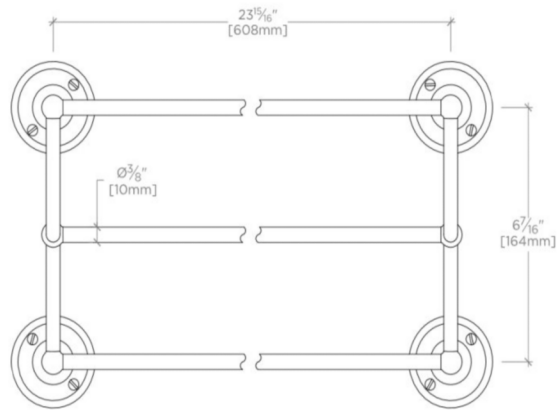

### TECHNICAL DETAILS

Horizontal Rail Material: Metal  
Installation Type: Wall Mounted  
Length: 24"  
Primary Material: Brass  
Suggested Application: Bath

## HIGHGATE

Highgate 24" Metal Hotel Rack

HGHR77

TOP VIEW

SCALE: 3"=1'-0"

FRONT VIEW

SCALE: 3"=1'-0"

SIDE VIEW

SCALE: 3"=1'-0"