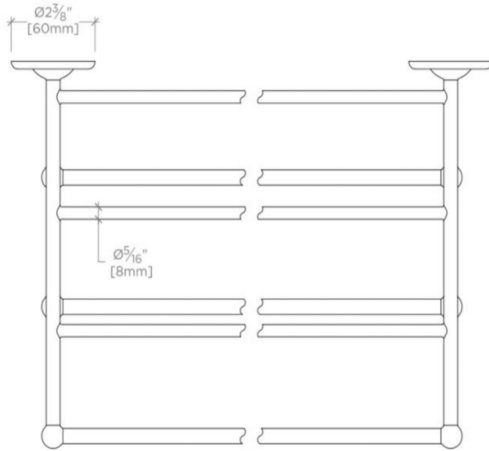

### TECHNICAL DETAILS

Horizontal Rail Material: Metal  
Installation Type: Wall Mounted  
Length: 24"  
Primary Material: Brass  
Suggested Application: Bath

## HIGHGATE

Highgate 24" Metal Hotel Rack

HGHR77

TOP VIEW

SCALE: 3"=1'-0"

FRONT VIEW

SCALE: 3"=1'-0"

SIDE VIEW

SCALE: 3"=1'-0"