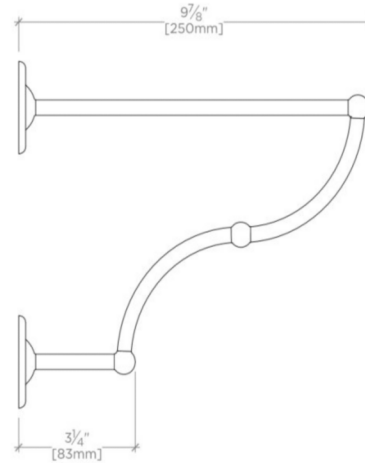

### TECHNICAL DETAILS

Horizontal Rail Material: Metal  
Installation Type: Wall Mounted  
Length: 24"  
Primary Material: Brass  
Suggested Application: Bath

## HIGHGATE

Highgate 24" Metal Hotel Rack

HGHR77

TOP VIEW

SCALE: 3"=1'-0"

FRONT VIEW

SCALE: 3"=1'-0"

SIDE VIEW

SCALE: 3"=1'-0"