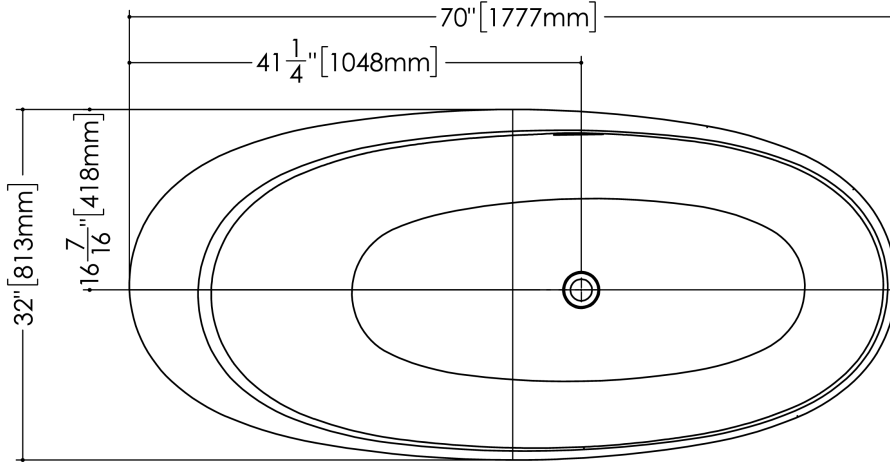

## TECHNICAL DETAILS

- **Width:** 32"
- **Length:** 70"
- **Height:** 20.25"
- **Weight:** 311 lbs / 141 kg

plan view

front view

side view

WETSTYLE Plug & Bathe™ overflow and drain connection system includes:

**BMD01**

WETSTYLE cannot be held responsible for any technical errors and reserves the right to make revisions without notice. Approximate measurement. The manufacturer accepts 1/4" (6.35mm) variance.