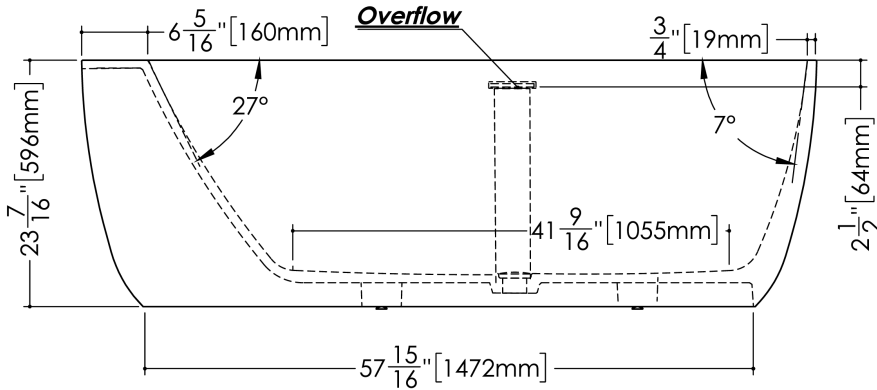

## TECHNICAL DETAILS

- **Width:** 32"
- **Length:** 70"
- **Height:** 20.25"
- **Weight:** 311 lbs / 141 kg

plan view

front view

side view

WETSTYLE Plug & Bathe™ overflow and drain connection system includes:

**BMD01**

WETSTYLE cannot be held responsible for any technical errors and reserves the right to make revisions without notice. Approximate measurement. The manufacturer accepts 1/4" (6.35mm) variance.