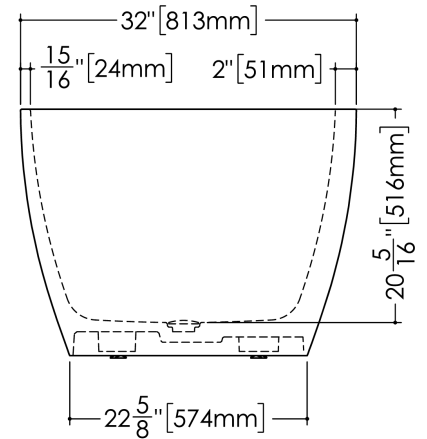

## TECHNICAL DETAILS

- **Width:** 32"
- **Length:** 70"
- **Height:** 20.25"
- **Weight:** 311 lbs / 141 kg

plan view

front view

side view

WETSTYLE Plug & Bathe™ overflow and drain connection system includes:

**BMD01**

WETSTYLE cannot be held responsible for any technical errors and reserves the right to make revisions without notice. Approximate measurement. The manufacturer accepts 1/4" (6.35mm) variance.