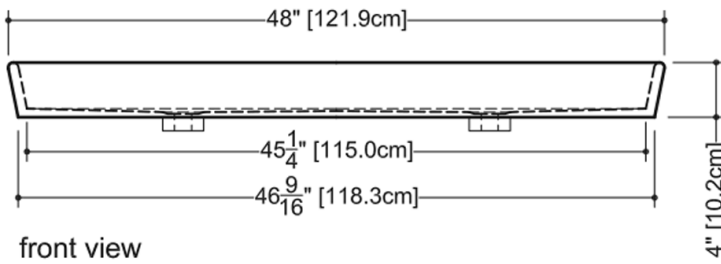

Overflow trim finish options: polished chrome, brushed nickel, matte black, satin brass or no metallic trim

TECHNICAL DETAILS

- **Width:** 15"
- **Length:** 48"
- **Height:** 4"
- **Weight:** 38 lbs / 17 kg

plan view

front view

side view

VOV 848A

WETSTYLE cannot be held responsible for any technical errors and reserves the right to make revisions without notice. Approximate measurement. The manufacturer accepts 1/4" (6.35mm) variance.