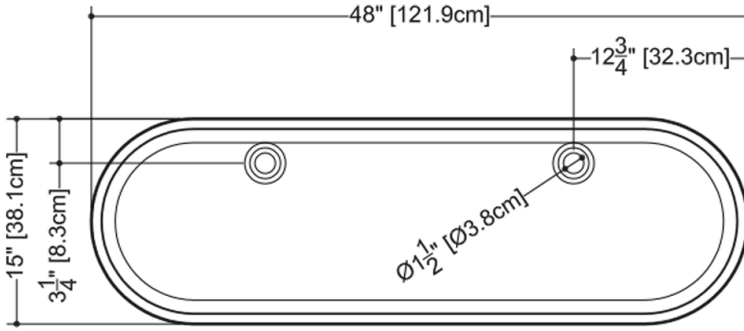

Overflow trim finish options: polished chrome, brushed nickel, matte black, satin brass or no metallic trim

TECHNICAL DETAILS

- **Width:** 15"
- **Length:** 48"
- **Height:** 4"
- **Weight:** 38 lbs / 17 kg

plan view

front view

side view

VOV 848A

WETSTYLE cannot be held responsible for any technical errors and reserves the right to make revisions without notice. Approximate measurement. The manufacturer accepts 1/4" (6.35mm) variance.