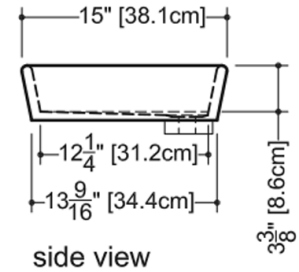

Overflow trim finish options: polished chrome, brushed nickel, matte black, satin brass or no metallic trim

TECHNICAL DETAILS

- **Width:** 15"
- **Length:** 48"
- **Height:** 4"
- **Weight:** 38 lbs / 17 kg

plan view

front view

side view

VOV 848A

WETSTYLE cannot be held responsible for any technical errors and reserves the right to make revisions without notice. Approximate measurement. The manufacturer accepts 1/4" (6.35mm) variance.