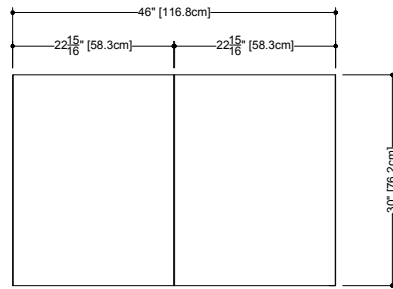

M Collection
 Mirrored cabinet
 Surface mount 30" height

Furniture

Mirrored cabinet M 4630ME

4 1/2" exterior depth x 46" length x 30" height – 114 x 1168 x 762 mm

plan view

front view

side view

finishes and colors

Approximate measurement.
 The manufacturer accepts 1/4" (6.35mm) variance.