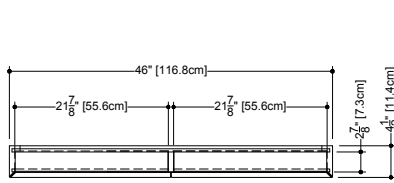

M Collection
 Mirrored cabinet
 Surface mount 30" height

Furniture

Mirrored cabinet M 4630ME

4 1/2" exterior depth x 46" length x 30" height – 114 x 1168 x 762 mm

plan view

front view

side view

finishes and colors

Approximate measurement.
 The manufacturer accepts 1/4" (6.35mm) variance.