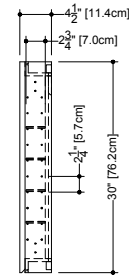

M Collection
 Mirrored cabinet
 Surface mount 30" height

Furniture

Mirrored cabinet M 4630ME

4 1/2" exterior depth x 46" length x 30" height – 114 x 1168 x 762 mm

plan view

front view

side view

finishes and colors

Approximate measurement.
 The manufacturer accepts 1/4" (6.35mm) variance.