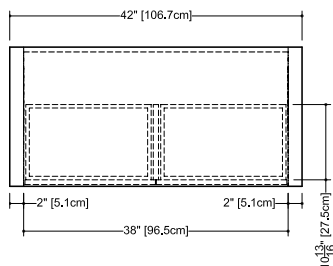

Approximate measurement.
The manufacturer accepts 1/4" (6.35mm) variance.

www.WETSTYLE.COM - Montreal - Canada
Tel. 1 888.536.9001 - service@wetstyle.com

Furniture

Vanity F 120 – 4 drawers – 20” length

length - inch 42 - 48¼ - 54 - 60¼ - 66 - 72
 length - cm 107 - 122.6 - 137 - 153 - 167 - 183

Approximate measurement.
 The manufacturer accepts 1/4" (6.35mm) variance.

www.WETSTYLE.COM - Montreal - Canada
 Tel. 1 888.536.9001 - service@wetstyle.com