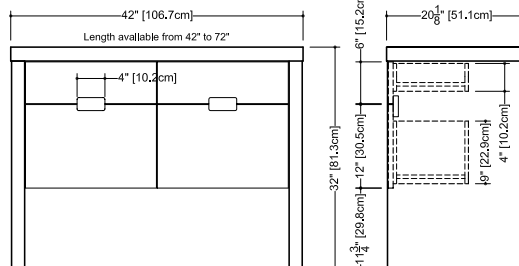

front view

side view

finishes and colors

oak

natural
wenge
white
black
stone harbour grey
coffee bean
smoked

walnut

natural
natural no calico
chocolate

premium wood

torrified eucalyptus
mozambique

- Top part perimeter and all exposed edges of console are made of solid wood 1/8" thick
- Other surfaces are in all natural wood veneer
- AWI rated level 5 marine grade finish for moisture resistance and durability (industry's highest finishing class)
- Solid maple dovetailed drawers
- Adjustable legs
- Recessed handles

**For vessel sink or Cube Metro lavatory combinations
match only with rear drain lavatory**

WETSTYLE cannot be held responsible for any technical errors and reserves the right to make revisions without notice.

Approximate measurement.
The manufacturer accepts 1/4" (6.35mm) variance.

www.WETSTYLE.COM - Montreal - Canada
Tel. 1 888.536.9001 - service@wetstyle.com