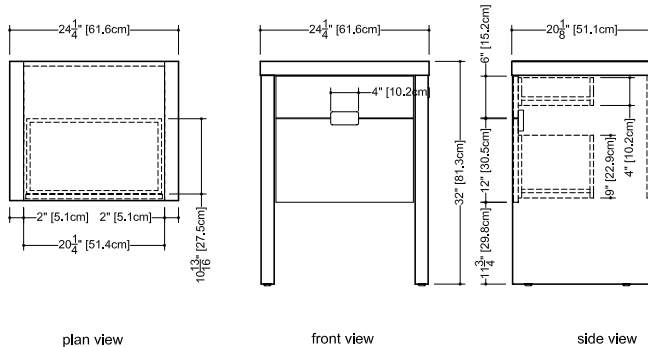

Vanity F 120 – 2 drawers – 20” length

length - inch 24¼ - 30 - 36¼ length - cm 61.6 - 76 - 92

finishes and colors

oak

natural
wenge
white
black
stone harbour grey
coffee bean
smoked

walnut

natural
natural no calico
chocolate

Approximate measurement.
The manufacturer accepts 1/4" (6.35mm) variance.

www.WETSTYLE.COM - Montreal - Canada
Tel. 1 888.536.9001 - service@wetstyle.com

Furniture

Vanity F 120 – 4 drawers – 20” length

length - inch 42 - 48¼ - 54 - 60¼ - 66 - 72
 length - cm 107 - 122.6 - 137 - 153 - 167 - 183

Approximate measurement.
 The manufacturer accepts 1/4" (6.35mm) variance.

www.WETSTYLE.COM - Montreal - Canada
 Tel. 1 888.536.9001 - service@wetstyle.com