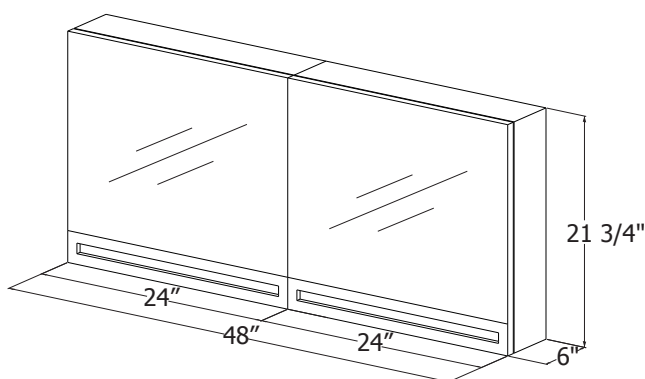

Element Raffiné

Lift-up mirrored cabinet series **ELR 48MU** – 48" length

inch 6 depth x 48 length x 21 3/4 height mm 152 x 1219 x 552

Features (mirrored cabinets)

- All natural wood veneer
- AWI rated level 5 marine grade finish for moisture resistance and durability (industry's highest finishing class)
- Integrated hand pull and finished interior drawers
- Premium quality lift-up mechanism
- Fully finished wood interior
- Two crystal-clear glass shelves

Finishes and colors

- oak - natural/wenge/white/black
  stone harbour grey/coffee bean/smoked
- walnut - natural/natural no calico/chocolate
- premium - eucalyptus/mozambique
- oak plank effect - mocha/charcoal
- matte lacquer - white/black/stone harbour grey

WETSTYLE cannot be held responsible for any technical errors and reserves the right to make revisions without notice.

Approximate measurement. The manufacturer accept 1/4" (6.35mm) variance.

www.WETSTYLE.COM - Montreal - Canada
Tel. 1 888.536.9001 - service@wetstyle.com

WET
STYLE