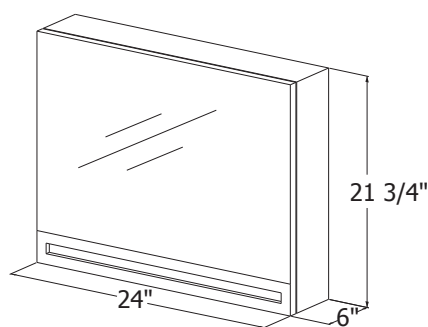

Element Raffiné

Lift-up mirrored cabinet series **ELR 24MU** – 24" length

inch 6 depth x 24 length x 21 3/4 height mm 152 x 610 x 552

Features (mirrored cabinets)

- All natural wood veneer
- AWI rated level 5 marine grade finish for moisture resistance and durability (industry's highest finishing class)
- Integrated hand pull and finished interior drawers
- Premium quality lift-up mechanism
- Fully finished wood interior
- Two crystal-clear glass shelves

Element Raffiné

Lift-up mirrored cabinet series **ELR 30MU** – 30" length

inch 6 depth x 30 length x 21 3/4 height mm 152 x 762 x 552

Features (mirrored cabinets)

- All natural wood veneer
- AWI rated level 5 marine grade finish for moisture resistance and durability (industry's highest finishing class)
- Integrated hand pull and finished interior drawers
- Premium quality lift-up mechanism
- Fully finished wood interior
- Two crystal-clear glass shelves