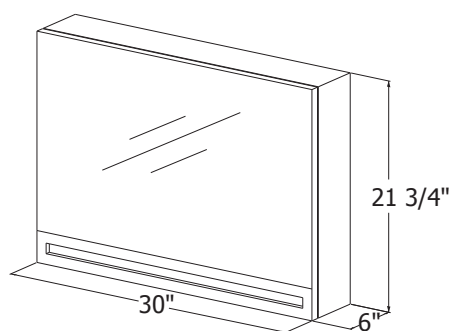

Element Raffiné

Lift-up mirrored cabinet series **ELR 24MU** – 24" length

inch 6 depth x 24 length x 21 3/4 height mm 152 x 610 x 552

Features (mirrored cabinets)

- All natural wood veneer
- AWI rated level 5 marine grade finish for moisture resistance and durability (industry's highest finishing class)
- Integrated hand pull and finished interior drawers
- Premium quality lift-up mechanism
- Fully finished wood interior
- Two crystal-clear glass shelves

Element Raffiné

Lift-up mirrored cabinet series **ELR 30MU** – 30" length

inch 6 depth x 30 length x 21 3/4 height mm 152 x 762 x 552

Features (mirrored cabinets)

- All natural wood veneer
- AWI rated level 5 marine grade finish for moisture resistance and durability (industry's highest finishing class)
- Integrated hand pull and finished interior drawers
- Premium quality lift-up mechanism
- Fully finished wood interior
- Two crystal-clear glass shelves