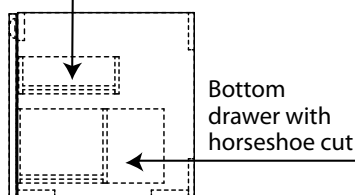

Inner pull-out drawer

Internal side view