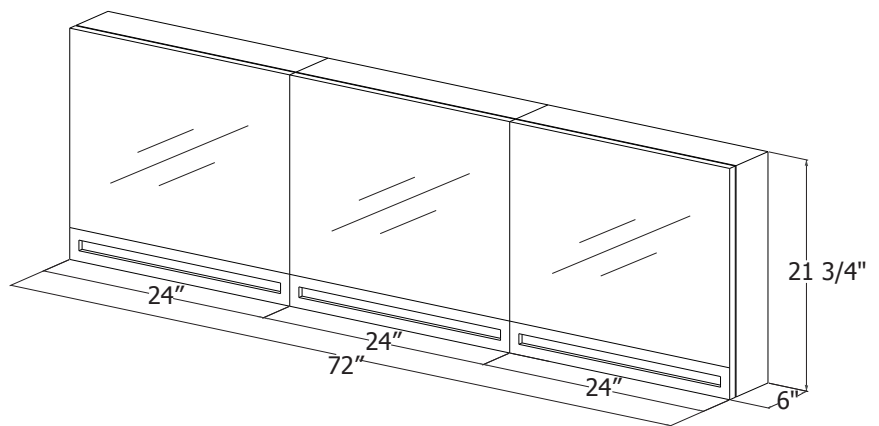

Element Raffiné

Lift-up mirrored cabinet series **ELR 72MU** – 72" length

inch 32 depth x 72 length x 20 1/4 height mm 813 x 1829 x 514

Features (mirrored cabinets)

- All natural wood veneer
- AWI rated level 5 marine grade finish for moisture resistance and durability (industry's highest finishing class)
- Integrated hand pull and finished interior drawers
- Premium quality lift-up mechanism
- Fully finished wood interior
- Two crystal-clear glass shelves

Finishes and colors

- oak - natural/wenge/white/black
  stone harbour grey/coffee bean/smoked
- walnut - natural/natural no calico/chocolate
- premium - eucalyptus/mozambique
- oak plank effect - mocha/charcoal
- matte lacquer - white/black/stone harbour grey

WETSTYLE cannot be held responsible for any technical errors and reserves the right to make revisions without notice.

Approximate measurement. The manufacturer accept 1/4" (6.35mm) variance.

www.WETSTYLE.COM - Montreal - Canada
Tel. 1 888.536.9001 - service@wetstyle.com

WET
STYLE