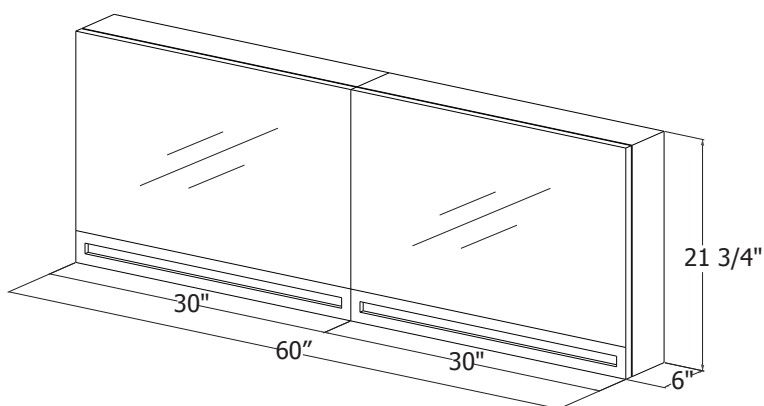

Element Raffiné

Lift-up mirrored cabinet series **ELR 60MU** – 60" length

inch 6 depth x 60 length x 21 3/4 height mm 152 x 1524 x 552

Features (mirrored cabinets)

- All natural wood veneer
- AWI rated level 5 marine grade finish for moisture resistance and durability (industry's highest finishing class)
- Integrated hand pull and finished interior drawers
- Premium quality lift-up mechanism
- Fully finished wood interior
- Two crystal-clear glass shelves

Finishes and colors

- oak - natural/wenge/white/black
  stone harbour grey/coffee bean/smoked
- walnut - natural/natural no calico/chocolate
- premium - eucalyptus/mozambique
- oak plank effect - mocha/charcoal
- matte lacquer - white/black/stone harbour grey

WETSTYLE cannot be held responsible for any technical errors and reserves the right to make revisions without notice.

Approximate measurement. The manufacturer accept 1/4" (6.35mm) variance.

www.WETSTYLE.COM - Montreal - Canada
Tel. 1 888.536.9001 - service@wetstyle.com

WET
STYLE