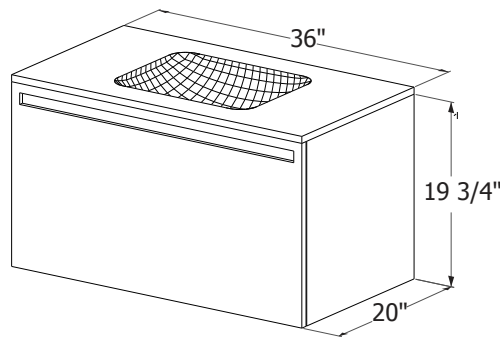

Element Raffiné

Lift-up mirrored cabinet series **ELR 24MU** – 24" length

inch 6 depth x 24 length x 21 3/4 height mm 152 x 610 x 552

Features (mirrored cabinets)

- All natural wood veneer
- AWI rated level 5 marine grade finish for moisture resistance and durability (industry's highest finishing class)
- Integrated hand pull and finished interior drawers
- Premium quality lift-up mechanism
- Fully finished wood interior
- Two crystal-clear glass shelves

Element Raffiné

Lift-up mirrored cabinet series **ELR 30MU** – 30" length

inch 6 depth x 30 length x 21 3/4 height mm 152 x 762 x 552

Features (mirrored cabinets)

- All natural wood veneer
- AWI rated level 5 marine grade finish for moisture resistance and durability (industry's highest finishing class)
- Integrated hand pull and finished interior drawers
- Premium quality lift-up mechanism
- Fully finished wood interior
- Two crystal-clear glass shelves

WETSTYLE cannot be held responsible for any technical errors and reserves the right to make revisions without notice.

Approximate measurement. The manufacturer accept 1/4" (6.35mm) variance.

www.WETSTYLE.COM - Montreal - Canada
Tel. 1 888.536.9001 - service@wetstyle.com

Element Raffiné

Wall-mounted vanity series **ELR 36WM** – 36" length

inch 20 depth x 36 length x 19 3/4 height mm 508 x 914 x 502

Features

- All natural wood veneer
- AWI rated level 5 marine grade finish for moisture resistance and durability (industry's highest finishing class)
- Integrated hand pull and finished interior drawers (Fig. 1)
- Inner pull-out drawer included on all models (Fig. 2)
- Bottom drawer with horse shoe cut drawer for additional storage space
- Special wall preparation recommendations the distance between studs should not exceed 16". Each stud should be reinforced vertically by 2"x 3" wooden studs and horizontally with 2"x 6" wooden studs at a height of 30" all along the width of the vanity.