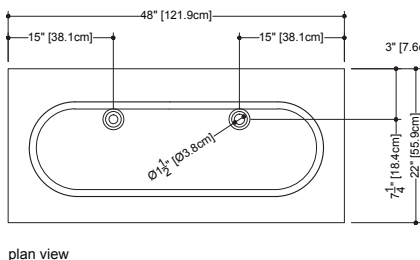

VOVS 48

Countertop material
WETMAR BiO™,
True High Gloss™ or matte finish

WETSTYLE cannot be held responsible for any technical errors and reserves the right to make revisions without notice.

Approximate measurement.
The manufacturer accepts 1/4" (6.35mm) variance.

www.WETSTYLE.CA - Montreal - Canada
Tel. 450.536.9000 - 1 888.536.9001 - Fax. 450.536.0202