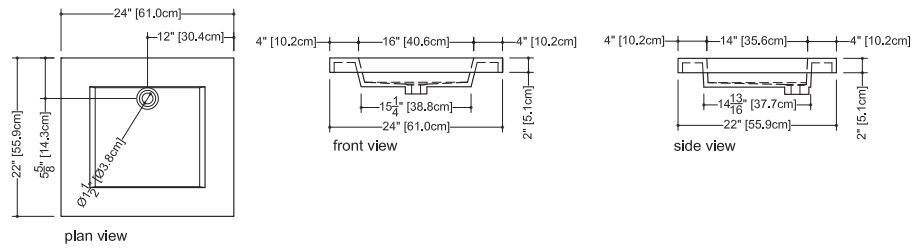

Bracket system with decorative trim WM 2422-DT

Cube Collection Compatible Countertop

VCS 24