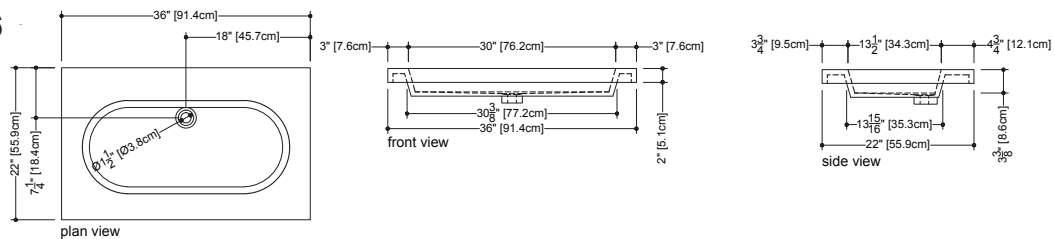

Ove Collection Compatible Countertop

VOVS 36