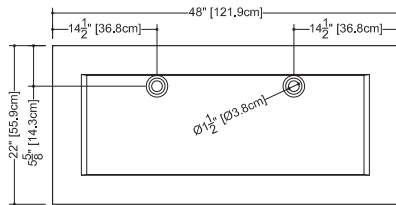

VCS 48

plan view