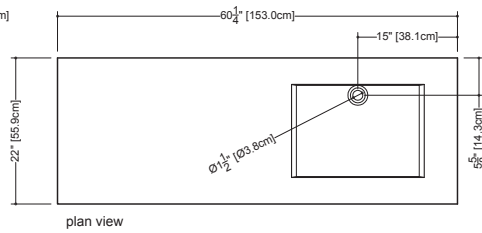

Bracket system with decorative trim WM 6022-DT

Cube Collection Compatible Countertops

VCS 60C

VCS 60L

VCS 60R

VCS 60

WETSTYLE cannot be held responsible for any technical errors and reserves the right to make revisions without notice.

Approximate measurement.
The manufacturer accepts 1/4" (6.35mm) variance.

Countertop material
WETMAR Bio™,
True High Gloss™ or matte finish

www.WETSTYLE.CA - Montreal - Canada
Tel. 450.536.9000 - 1 888.536.9001 - Fax. 450.536.0202