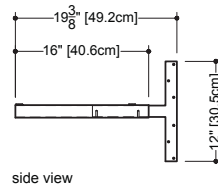

Bracket system

finishes and colors

stainless steel
finish
mirror (M)
brushed (B)

■ bracket system and decorative trim are made of pure stainless steel
■ match with 2” height semi-recessed Cube and Ove lavatories (VCS and VOVS series)

■ see installation guide for bracket positioning

option

decorative round-style bottle trap
polished chrome or brushed nickel

decorative trim weight - 13 lb (US) 6 kg (CA)

included: set of two brackets

WETSTYLE cannot be held responsible for any technical errors and reserves the right to make revisions without notice.

Approximate measurement.
The manufacturer accepts 1/4” (6.35mm) variance.

www.WETSTYLE.CA - Montreal - Canada
Tel. 450.536.9000 - 1 888.536.9001 - Fax. 450.536.0202