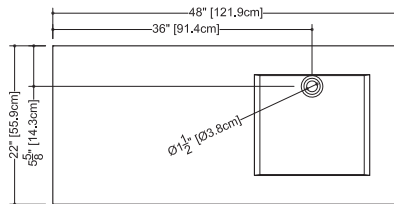

VCS 48R

plan view (VC 48R)