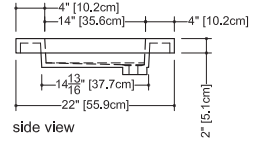

Bracket system with decorative trim WM 4822-DT

Collection Compatible Countertops

VCS 48C

side view

VCS 48L

VCS 48R

VCS 48

Countertop material
WETMAR Bio™,
True High Gloss™ or matte finish

WETSTYLE cannot be held responsible for any technical errors and reserves the right to make revisions without notice.

Approximate measurement.
The manufacturer accepts 1/8" (6.35mm) variance.

www.WETSTYLE.CA - Montreal - Canada
Tel. 450.536.9000 - 1 888.536.9001 - Fax. 450.536.0202