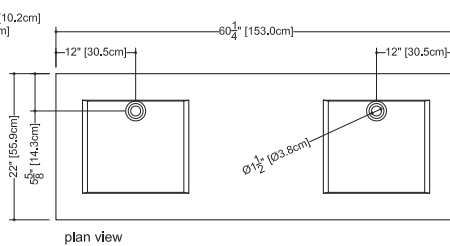

VCS 60

WETSTYLE cannot be held responsible for any technical errors and reserves the right to make revisions without notice.

Approximate measurement.
The manufacturer accepts 1/4" (6.35mm) variance.

Countertop material
WETMAR Bio™,
True High Gloss™ or matte finish

www.WETSTYLE.CA - Montreal - Canada
Tel. 450.536.9000 - 1 888.536.9001 - Fax. 450.536.0202