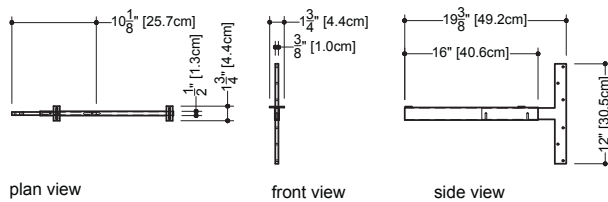

Bracket system

finishes and colors

stainless steel
finish
mirror (M)
brushed (B)

■ bracket system and decorative trim are made of pure stainless steel

■ match with 2" height semi-recessed Cube and Ove lavatories (VCS and VOVS series)

■ see installation guide for bracket positioning

option

decorative round-style bottle trap
polished chrome or brushed nickel

decorative trim weight - 15 lb (US) 7 kg (CA)

included: set of two brackets

WETSTYLE cannot be held responsible for any technical errors and reserves the right to make revisions without notice.

Approximate measurement.
The manufacturer accepts 1/4" (6.35mm) variance.

www.WETSTYLE.CA - Montreal - Canada
Tel. 450.536.9000 - 1 888.536.9001 - Fax. 450.536.0202