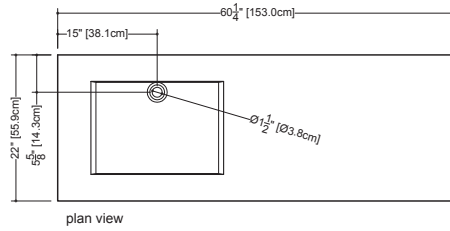

Bracket system with decorative trim WM 6022-DT

Cube Collection Compatible Countertops

VCS 60C

VCS 60L

VCS 60R

VCS 60

WETSTYLE cannot be held responsible for any technical errors and reserves the right to make revisions without notice.

Approximate measurement.
The manufacturer accepts 1/4" (6.35mm) variance.

Countertop material
WETMAR Bio™,
True High Gloss™ or matte finish

www.WETSTYLE.CA - Montreal - Canada
Tel. 450.536.9000 - 1 888.536.9001 - Fax. 450.536.0202