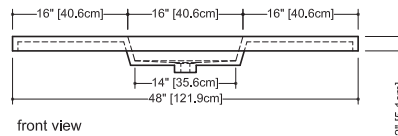

Bracket system with decorative trim WM 4822-DT

Ove Collection Compatible Countertops

VOVS 48C