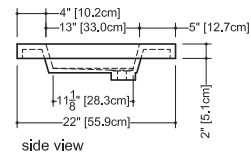

Bracket system with decorative trim WM 4822-DT

Ove Collection Compatible Countertops

VOVS 48C