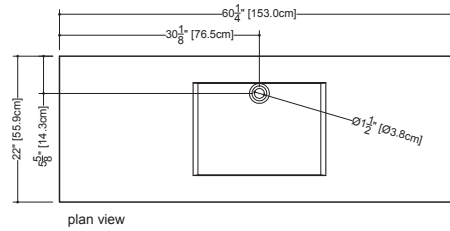

Bracket system with decorative trim WM 6022-DT

Cube Collection Compatible Countertops

VCS 60C