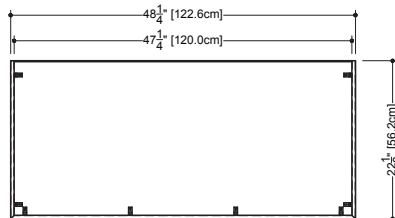

front view

Decorative trim

plan view