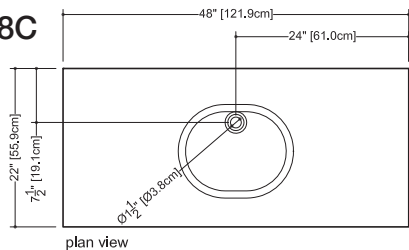

Bracket system with decorative trim WM 4822-DT

Ove Collection Compatible Countertops

VOVS 48C