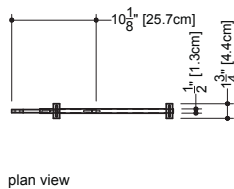

Bracket system

finishes and colors

stainless steel
finish
mirror (M)
brushed (B)

■ bracket system and decorative trim are made of pure stainless steel
■ match with 2” height semi-recessed Cube and Ove lavatories (VCS and VOVS series)

■ see installation guide for bracket positioning

option

decorative round-style bottle trap
polished chrome or brushed nickel

decorative trim weight - 13 lb (US) 6 kg (CA)

included: set of two brackets

WETSTYLE cannot be held responsible for any technical errors and reserves the right to make revisions without notice.

Approximate measurement.
The manufacturer accepts 1/4” (6.35mm) variance.

www.WETSTYLE.CA - Montreal - Canada
Tel. 450.536.9000 - 1 888.536.9001 - Fax. 450.536.0202