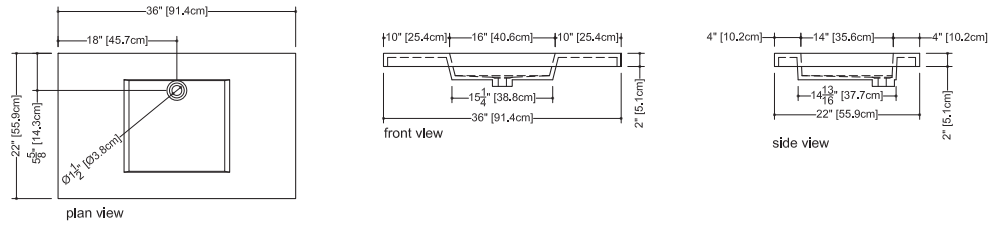

Bracket system with decorative trim WM 3622-DT

Cube Collection Compatible Countertops

VCS 36C