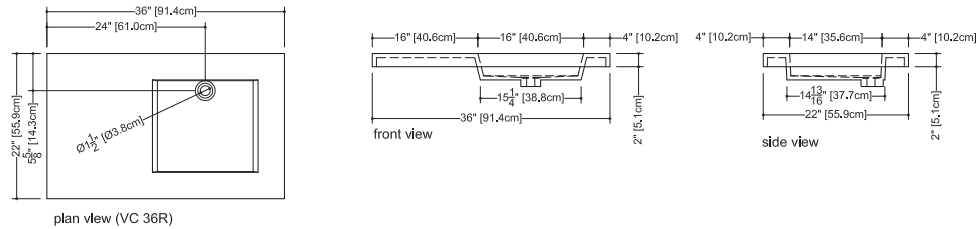

Bracket system with decorative trim WM 3622-DT

Cube Collection Compatible Countertops

VCS 36C

VCS 36L

VCS 36R

VCS 36

Ove Collection Compatible Countertop

VOVS 36

Countertop material
WETMAR BiO™,
True High Gloss™ or matte finish

WETSTYLE cannot be held responsible for any technical errors and reserves the right to make revisions without notice.

Approximate measurement.
The manufacturer accepts 1/4" (6.35mm) variance.

www.WETSTYLE.CA - Montreal - Canada
Tel. 450.536.9000 - 1 888.536.9001 - Fax. 450.536.0202