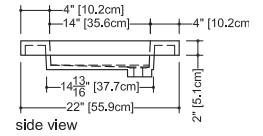

Bracket system with decorative trim WM 4822-DT

Collection Compatible Countertops

VCS 48C

VCS 48L

side view

VCS 48R

VCS 48

Countertop material
WETMAR Bio™,
True High Gloss™ or matte finish

WETSTYLE cannot be held responsible for any technical errors and reserves the right to make revisions without notice.

Approximate measurement.
The manufacturer accepts 1/8" (6.35mm) variance.

www.WETSTYLE.CA - Montreal - Canada
Tel. 450.536.9000 - 1 888.536.9001 - Fax. 450.536.0202