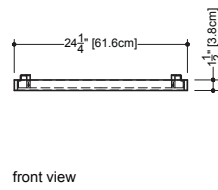

Decorative trim