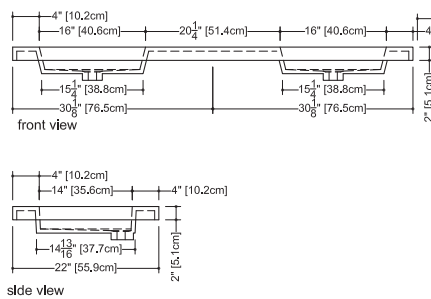

VCS 60

WETSTYLE cannot be held responsible for any technical errors and reserves the right to make revisions without notice.

Approximate measurement.
The manufacturer accepts 1/4" (6.35mm) variance.

Countertop material
WETMAR Bio™,
True High Gloss™ or matte finish

www.WETSTYLE.CA - Montreal - Canada
Tel. 450.536.9000 - 1 888.536.9001 - Fax. 450.536.0202