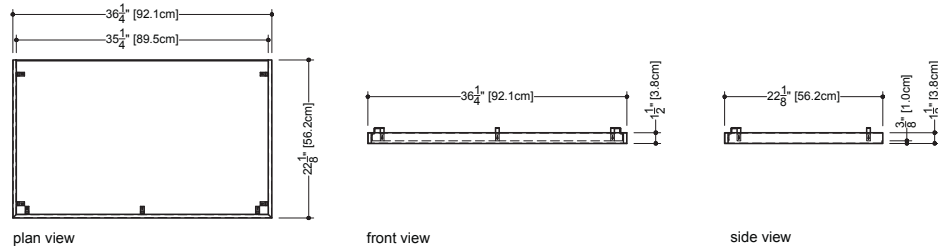

Decorative trim