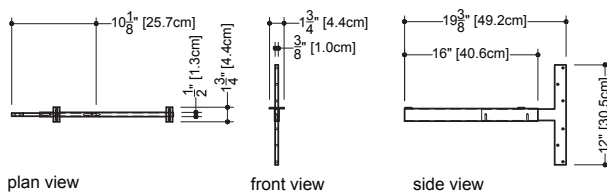

Bracket system

finishes and colors

stainless steel

finish

mirror (M)

brushed (B)

■ bracket system and decorative trim are made of pure stainless steel

■ match with 2" height semi-recessed Cube lavatories (VCS)

■ see installation guide for bracket positioning

option

decorative round-style bottle trap

polished chrome or brushed nickel

■ Not compatible with VC 60T model

decorative trim weight - 20 lb (US) 9 kg (CA)

included: set of three brackets, set of four brackets for VCS 60C

WETSTYLE cannot be held responsible for any technical errors and reserves the right to make revisions without notice.

Approximate measurement.
The manufacturer accepts 1/4" (6.35mm) variance.

www.WETSTYLE.CA - Montreal - Canada
Tel. 450.536.9000 - 1 888.536.9001 - Fax. 450.536.0202