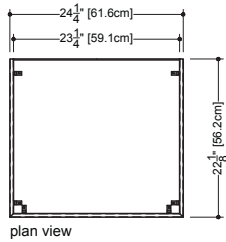

Decorative trim