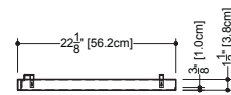

Floating sink system

Furniture

Bracket system with decorative trim WM 4822-DT – for 48” long lavatories

22 1/8” depth x 48 1/4” length x 1 1/2” height – 562 x 1226 x 38 mm

Decorative trim

side view

Bracket system

finishes and colors

stainless steel
finish
mirror (M)
brushed (B)

■ bracket system and decorative trim are made of pure stainless steel

■ match with 2” height semi-recessed Cube and Ove lavatories (VCS and VOVS series)

■ see installation guide for bracket positioning

option

decorative round-style bottle trap
polished chrome or brushed nickel

decorative trim weight - 18 lb (US) 8 kg (CA)

included: set of two brackets, set of three brackets for VCS 48L and VCS 48R

WETSTYLE cannot be held responsible for any technical errors and reserves the right to make revisions without notice.

Approximate measurement.
The manufacturer accepts 1/4” (6.35mm) variance.

www.WETSTYLE.CA - Montreal - Canada
Tel. 450.536.9000 - 1 888.536.9001 - Fax. 450.536.0202