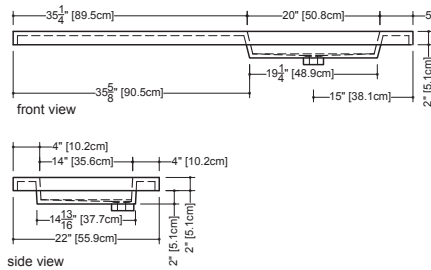

Bracket system with decorative trim WM 6022-DT

Cube Collection Compatible Countertops

VCS 60C

VCS 60L

VCS 60R

VCS 60

WETSTYLE cannot be held responsible for any technical errors and reserves the right to make revisions without notice.

Approximate measurement.
The manufacturer accepts 1/4" (6.35mm) variance.

Countertop material
WETMAR Bio™,
True High Gloss™ or matte finish

www.WETSTYLE.CA - Montreal - Canada
Tel. 450.536.9000 - 1 888.536.9001 - Fax. 450.536.0202