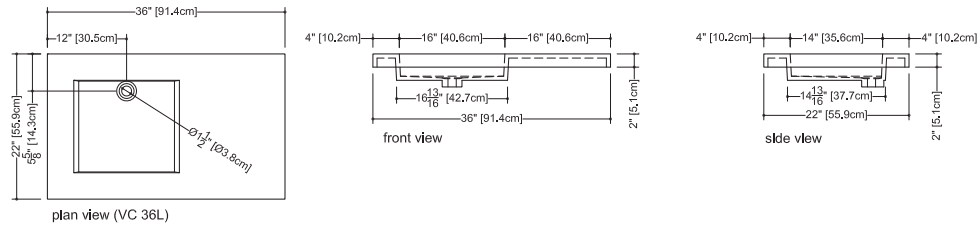

Bracket system with decorative trim WM 3622-DT

Cube Collection Compatible Countertops

VCS 36C

VCS 36L

VCS 36R

VCS 36

Ove Collection Compatible Countertop

VOVS 36

Countertop material
WETMAR BiO™,
True High Gloss™ or matte finish

WETSTYLE cannot be held responsible for any technical errors and reserves the right to make revisions without notice.

Approximate measurement.
The manufacturer accepts 1/4" (6.35mm) variance.

www.WETSTYLE.CA - Montreal - Canada
Tel. 450.536.9000 - 1 888.536.9001 - Fax. 450.536.0202