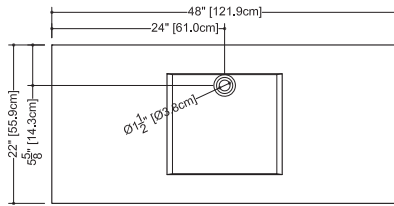

Bracket system with decorative trim WM 4822-DT

Collection Compatible Countertops

VCS 48C

plan view