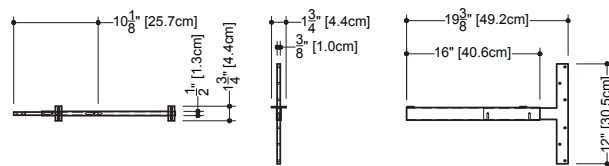

### Bracket system with decorative trim WM 3622-DT – for 36" long lavatories

22 1/8" depth x 36 1/4" length x 1 1/2" height – 562 x 921 x 38 mm

### Bracket system with decorative trim WM 4822-DT – for 48” long lavatories

22 1/8” depth x 48 1/4” length x 1 1/2” height – 562 x 1226 x 38 mm

#### Decorative trim

plan view

front view

side view

#### Bracket system

plan view

front view

side view