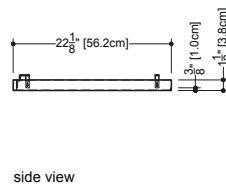

Decorative trim