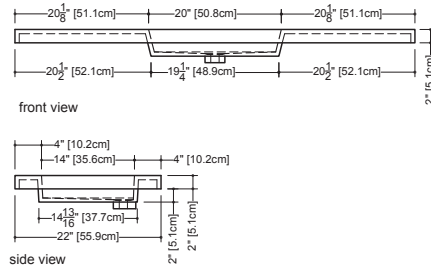

Bracket system with decorative trim WM 6022-DT

Cube Collection Compatible Countertops

VCS 60C