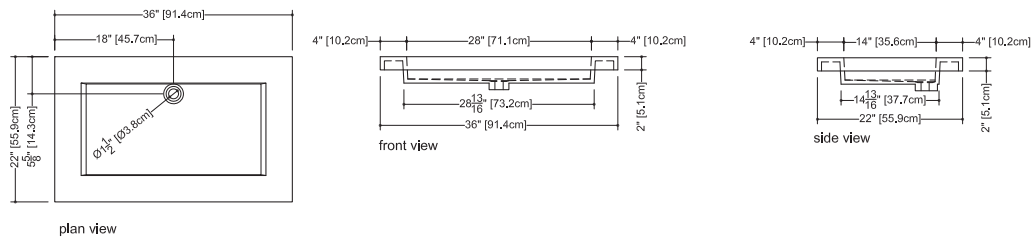

Bracket system with decorative trim WM 3622-DT

Cube Collection Compatible Countertops

VCS 36C

VCS 36L

VCS 36R

VCS 36

Ove Collection Compatible Countertop

VOVS 36

Countertop material
WETMAR BiO™,
True High Gloss™ or matte finish

WETSTYLE cannot be held responsible for any technical errors and reserves the right to make revisions without notice.

Approximate measurement.
The manufacturer accepts 1/4" (6.35mm) variance.

www.WETSTYLE.CA - Montreal - Canada
Tel. 450.536.9000 - 1 888.536.9001 - Fax. 450.536.0202