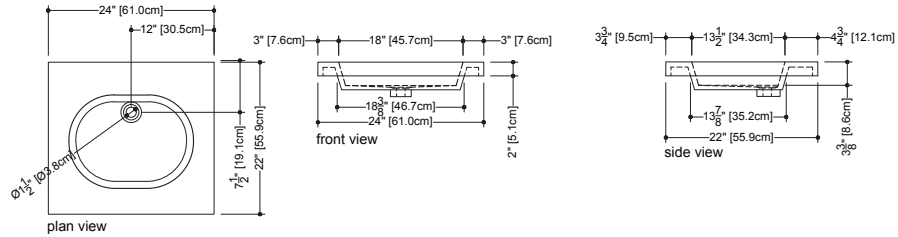

Ove Collection Compatible Countertop

VOVS 24

Countertop material
WETMAR BIO™,
True High Gloss™ or matte finish

WETSTYLE cannot be held responsible for any technical errors and reserves the right to make revisions without notice.

Approximate measurement.
The manufacturer accepts 1/4" (6.35mm) variance.

www.WETSTYLE.CA - Montreal - Canada
Tel. 450.536.9000 - 1 888.536.9001 - Fax. 450.536.0202