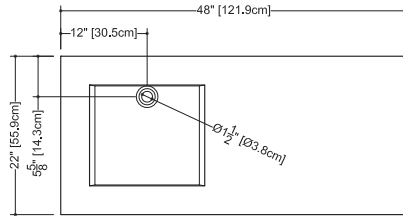

VCS 48L

plan view (VC 48L)