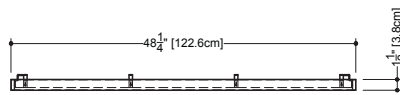

Floating sink system

Furniture

Bracket system with decorative trim WM 4822-DT – for 48” long lavatories

22 1/8” depth x 48 1/4” length x 1 1/2” height – 562 x 1226 x 38 mm

Decorative trim

side view

Bracket system

finishes and colors

stainless steel
finish
mirror (M)
brushed (B)

■ bracket system and decorative trim are made of pure stainless steel

■ match with 2” height semi-recessed Cube and Ove lavatories (VCS and VOVS series)

■ see installation guide for bracket positioning

option

decorative round-style bottle trap
polished chrome or brushed nickel

decorative trim weight - 18 lb (US) 8 kg (CA)

included: set of two brackets, set of three brackets for VCS 48L and VCS 48R

WETSTYLE cannot be held responsible for any technical errors and reserves the right to make revisions without notice.

Approximate measurement.
The manufacturer accepts 1/4” (6.35mm) variance.

www.WETSTYLE.CA - Montreal - Canada
Tel. 450.536.9000 - 1 888.536.9001 - Fax. 450.536.0202