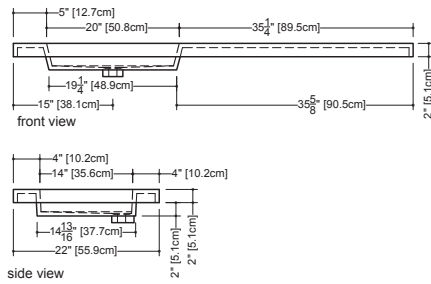

Bracket system with decorative trim WM 6022-DT

Cube Collection Compatible Countertops

VCS 60C

VCS 60L

VCS 60R

VCS 60

WETSTYLE cannot be held responsible for any technical errors and reserves the right to make revisions without notice.

Approximate measurement.
The manufacturer accepts 1/4" (6.35mm) variance.

Countertop material
WETMAR Bio™,
True High Gloss™ or matte finish

www.WETSTYLE.CA - Montreal - Canada
Tel. 450.536.9000 - 1 888.536.9001 - Fax. 450.536.0202