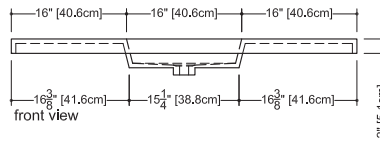

side view

front view