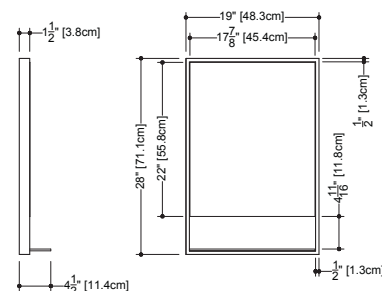

## C 2819

Vertical Mirror, C Collection  
inch 28x19 mm 711x483

- **Dimensions**  
28x19inch — 711x483mm
- **Weight**  
23lb — 10kg
- **Installation**  
j-hook
- **Material**  
Stainless steel (grade 304, gauge 16),  
mirror (M) or brushed (B) finish

The following configuration is part of the *Quick Ship Program*\* :

**C2819M (19" wide)**  
Pure stainless steel, mirror finish

\*Contact a local authorized dealer for more details.

WETSTYLE cannot be held responsible for any technical errors and reserves the right to make revisions without notice.

*Approximate measurement*  
The manufacturer accept 1/4" (6.35mm) variance.

WETSTYLE.CA — Montreal, Canada  
T. 1 888 536.9001 — F. 450 536.0202