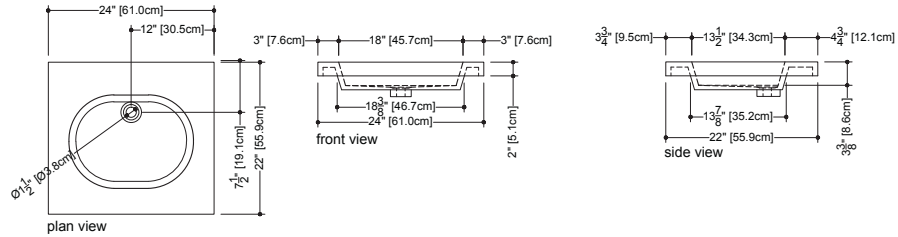

Ove Collection Integrated Countertop inch 22x24x2 mm 559x610x51

VOVS 24

Countertop material
WETMAR BIO™,
True High Gloss™ or matte finish

WETSTYLE cannot be held responsible for any technical errors and reserves the right to make revisions without notice.

Approximate measurement
The manufacturer accept 1/4" (6.35mm) variance.

WETSTYLE.CA — Montreal, Canada
T. 1 888 536.9001 — F. 450 536.0202