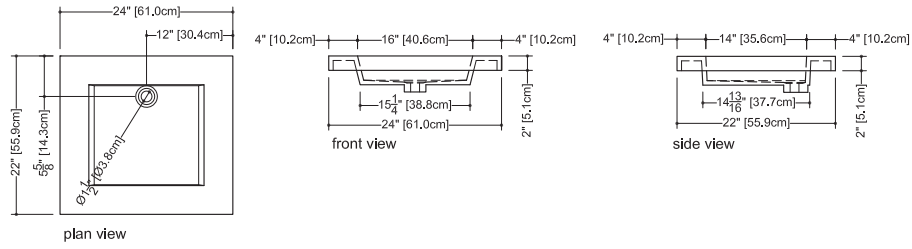

Cube Collection Integrated Countertop inch 22x24x2 mm 559x610x51

VCS 24