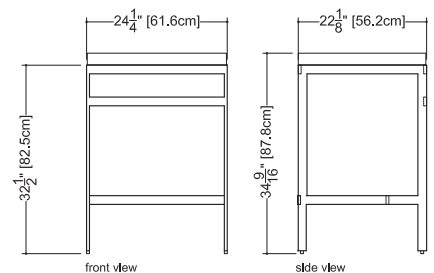

WETSTYLE cannot be held responsible for any technical errors and reserves the right to make revisions without notice.

Approximate measurement
The manufacturer accept 1/4" (6.35mm) variance.

WETSTYLE.CA — Montreal, Canada
T. 1 888 536.9001 — F. 450 536.0202