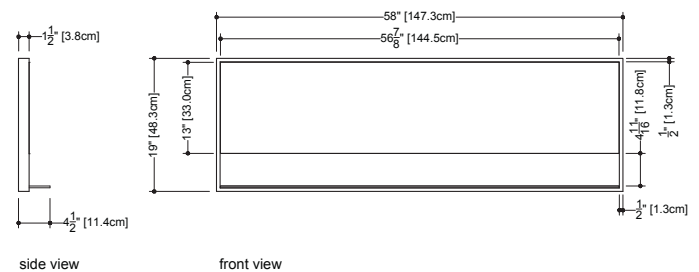

Furniture

C 1958

Horizontal Mirror, C Collection
inch 19x58 mm 483x1473

■ Dimensions

19x58 inch — 483x1473 mm

■ Weight

49lb — 22kg

■ Installation

j-hook

■ Material

Stainless steel (grade 304, gauge 16),
mirror (M) or brushed (B) finish

The following configuration is part of the *Quick Ship Program**:

C1958M (58" wide)
Pure stainless steel, mirror finish

*Contact a local authorized dealer for more details.

WETSTYLE cannot be held responsible for any technical errors and reserves the right to make revisions without notice.

Approximate measurement
The manufacturer accept $\frac{1}{4}$ " (6.35mm) variance.