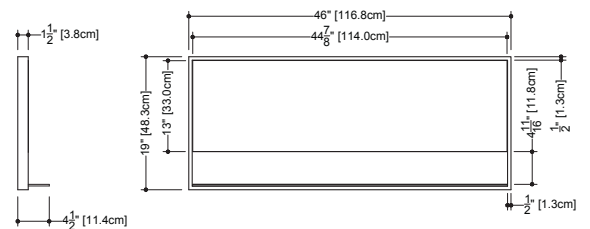

Furniture

C 1946

Horizontal Mirror, C Collection
inch 19x46 mm 483x1168

■ Dimensions

19x46 inch — 483x1168 mm

■ Weight

39lb — 18kg

■ Installation

j-hook

■ Material

Stainless steel (grade 304, gauge 16),
mirror (M) or brushed (B) finish

The following configuration is part of the *Quick Ship Program**:

C1946M (46" wide)
Pure stainless steel, mirror finish

*Contact a local authorized dealer for more details.

WETSTYLE cannot be held responsible for any technical errors and reserves the right to make revisions without notice.

Approximate measurement
The manufacturer accept 1/4" (6.35mm) variance.