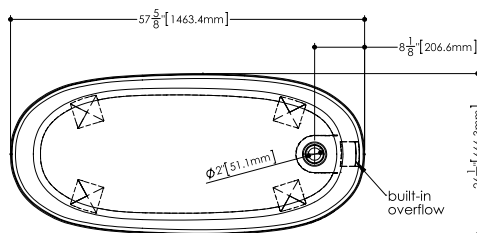

Wave

Bathtub BWA 01

inch 57 5/8 x 26 1/4 x 24 13/16 mm 1463 x 667 x 631

Features

- **Capacity to overflow**
  68 gal / 257 liters
- **Weight**
  122 lbs / 56 kg
- **Installation**
  Freestanding
- **Drain connection**
  WETSTYLE Plug & Bathe™ system (ABS or copper/brass) (Fig. 1)
- **Overflow (Fig. 2)**
  Built-in
  Slot design
  No metal trim
- **Drain**
  Soft toe touch
  Polished chrome, brushed nickel, matte black or satin brass
- **Faucet area recommended**
  Wall-mounted or floor-mounted
- **Material**
  WETMAR Bio™

Color and finish

- White, True High Gloss™ or Matte

Codes / Standards Applicables

IAPMO-ANSI Z124.1
IAPMO-ANSI Z124.3
CSA B 45.0
CSA B45.4

Top view