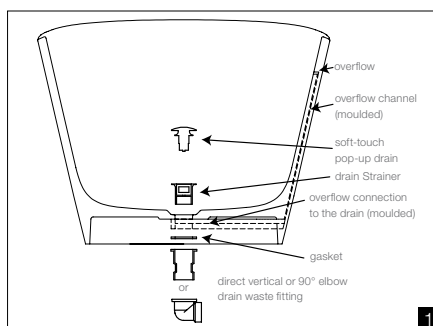

### Features

- **Capacity to overflow**  
68 gal / 257 liters
- **Weight**  
122 lbs / 56 kg
- **Installation**  
Freestanding
- **Drain connection**  
WETSTYLE Plug & Bathe™ system (ABS or copper/brass) (Fig. 1)
- **Overflow (Fig. 2)**  
Built-in  
Slot design  
No metal trim
- **Drain**  
Soft toe touch  
Polished chrome, brushed nickel, matte black or satin brass
- **Faucet area recommended**  
Wall-mounted or floor-mounted
- **Material**  
WETMAR Bio™

### Codes / Standards Applicables

IAPMO-ANSI Z124.1  
IAPMO-ANSI Z124.3  
CSA B 45.0  
CSA B45.4

Top view

Profile view

Front view

WETSTYLE cannot be held responsible for any technical errors and reserves the right to make revisions without notice.

Approximate measurement. The manufacturer accept 1/4" (6.35mm) variance.

www.WETSTYLE.COM - Montreal - Canada  
Tel. 1 888.536.9001 - service@wetstyle.com