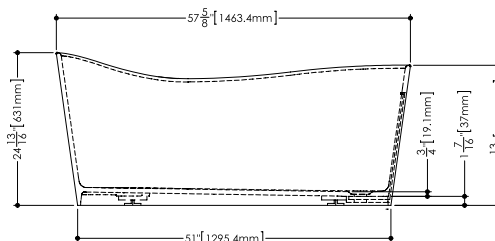

## Bathtub BWA 01

inch 57 5/8 x 26 1/4 x 24 13/16 mm 1463 x 667 x 631

### Codes / Standards Applicables

IAPMO-ANSI Z124.1  
IAPMO-ANSI Z124.3  
CSA B 45.0  
CSA B45.4

Top view

Profile view

Front view

WETSTYLE cannot be held responsible for any technical errors and reserves the right to make revisions without notice.

Approximate measurement. The manufacturer accept 1/4" (6.35mm) variance.

www.WETSTYLE.COM - Montreal - Canada  
Tel. 1 888.536.9001 - service@wetstyle.com