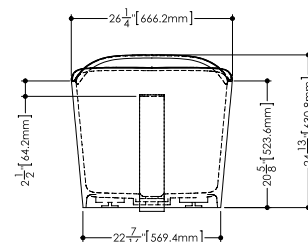

Profile view