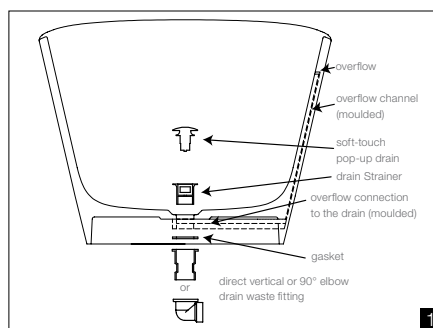

Cloud

Bathtub BCL 01

inch 62 x 29 7/8 x 22 7/8 mm 1574 x 759 x 581

Features

- **Capacity to overflow**
66 gal / 250 liters
- **Weight**
132 lbs / 60 kg
- **Installation**
Freestanding
- **Drain connection**
WETSTYLE Plug & Bathe™ system (ABS or copper/brass) (Fig. 1)
- **Overflow** (Fig. 2)
Built-in
Slot design
Polished chrome, brushed nickel, matte black, satin brass or no metal trim
- **Drain**
Soft toe touch
Polished chrome, brushed nickel, matte black or satin brass
- **Faucet area recommended**
Wall-mounted or floor-mounted
- **Material**
WETMAR Bio™

Top view

Profile view

Front view

Color and finish

- White, True High Gloss™ or Matte

Codes / Standards Applicables

- IAPMO-ANSI Z124.1
- IAPMO-ANSI Z124.3
- CSA B 45.0
- CSA B45.4

WETSTYLE cannot be held responsible for any technical errors and reserves the right to make revisions without notice.
Approximate measurement. The manufacturer accept 1/4" (6.35mm) variance.