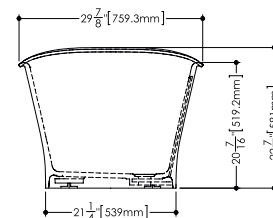

Cloud

Bathtub BCL 01

inch 62 x 29 7/8 x 22 7/8 mm 1574 x 759 x 581

Features

- **Capacity to overflow**
66 gal / 250 liters
- **Weight**
132 lbs / 60 kg
- **Installation**
Freestanding
- **Drain connection**
WETSTYLE Plug & Bathe™ system (ABS or copper/brass) (Fig. 1)
- **Overflow** (Fig. 2)
Built-in
Slot design
Polished chrome, brushed nickel, matte black, satin brass or no metal trim
- **Drain**
Soft toe touch
Polished chrome, brushed nickel, matte black or satin brass
- **Faucet area recommended**
Wall-mounted or floor-mounted
- **Material**
WETMAR Bio™

Top view

Profile view

Front view

Color and finish

- White, True High Gloss™ or Matte

Codes / Standards Applicables

- IAPMO-ANSI Z124.1
- IAPMO-ANSI Z124.3
- CSA B 45.0
- CSA B45.4

WETSTYLE cannot be held responsible for any technical errors and reserves the right to make revisions without notice.
Approximate measurement. The manufacturer accept 1/4" (6.35mm) variance.