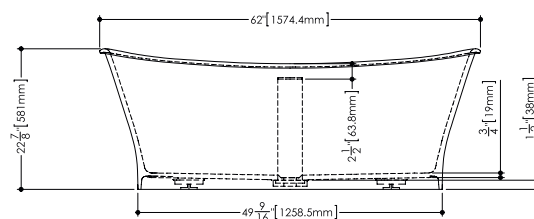

Cloud

Bathtub BCL 01

inch 62 x 29 7/8 x 22 7/8 mm 1574 x 759 x 581

Features

- **Capacity to overflow**
66 gal / 250 liters
- **Weight**
132 lbs / 60 kg
- **Installation**
Freestanding
- **Drain connection**
WETSTYLE Plug & Bathe™ system (ABS or copper/brass) (Fig. 1)
- **Overflow** (Fig. 2)
Built-in
Slot design
Polished chrome, brushed nickel, matte black, satin brass or no metal trim
- **Drain**
Soft toe touch
Polished chrome, brushed nickel, matte black or satin brass
- **Faucet area recommended**
Wall-mounted or floor-mounted
- **Material**
WETMAR Bio™

Top view

Profile view

Front view

Color and finish

- White, True High Gloss™ or Matte

Codes / Standards Applicables

- IAPMO-ANSI Z124.1
- IAPMO-ANSI Z124.3
- CSA B 45.0
- CSA B45.4

WETSTYLE cannot be held responsible for any technical errors and reserves the right to make revisions without notice.
Approximate measurement. The manufacturer accept 1/4" (6.35mm) variance.