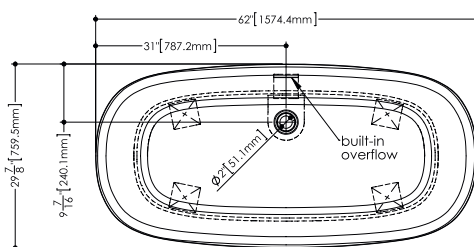

Cloud

Bathtub BCL 01

inch 62 x 29 7/8 x 22 7/8 mm 1574 x 759 x 581

Features

- **Capacity to overflow**
66 gal / 250 liters
- **Weight**
132 lbs / 60 kg
- **Installation**
Freestanding
- **Drain connection**
WETSTYLE Plug & Bathe™ system (ABS or copper/brass) (Fig. 1)
- **Overflow** (Fig. 2)
Built-in
Slot design
Polished chrome, brushed nickel, matte black, satin brass or no metal trim
- **Drain**
Soft toe touch
Polished chrome, brushed nickel, matte black or satin brass
- **Faucet area recommended**
Wall-mounted or floor-mounted
- **Material**
WETMAR Bio™

Top view

Profile view

Front view

Color and finish

- White, True High Gloss™ or Matte

Codes / Standards Applicables

- IAPMO-ANSI Z124.1
- IAPMO-ANSI Z124.3
- CSA B 45.0
- CSA B45.4

WETSTYLE cannot be held responsible for any technical errors and reserves the right to make revisions without notice.
Approximate measurement. The manufacturer accept 1/4" (6.35mm) variance.