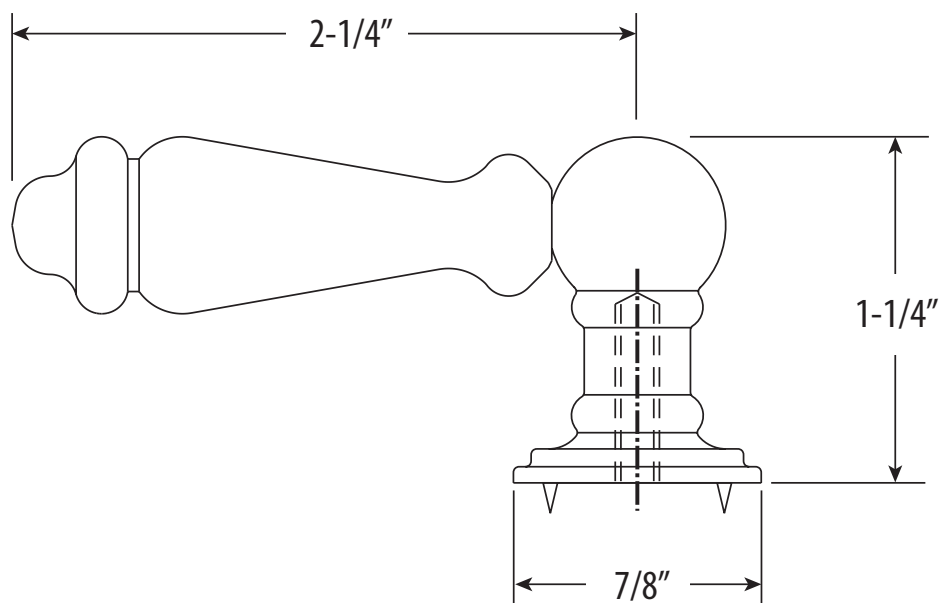

TRADITIONAL DECORATIVE CABINET POST PULL

HTK-005

• FITS MATERIALS FROM 1/4" TO 1-1/2" THICK

ECO BRASS
HIGH PERFORMANCE LEAD FREE BRASS

DIMENSIONS MAY VARY AND ARE SUBJECT TO CHANGE. NO RESPONSIBILITY IS ASSUMED FOR USE OF SUPERCEDED OR VOIDED DATA