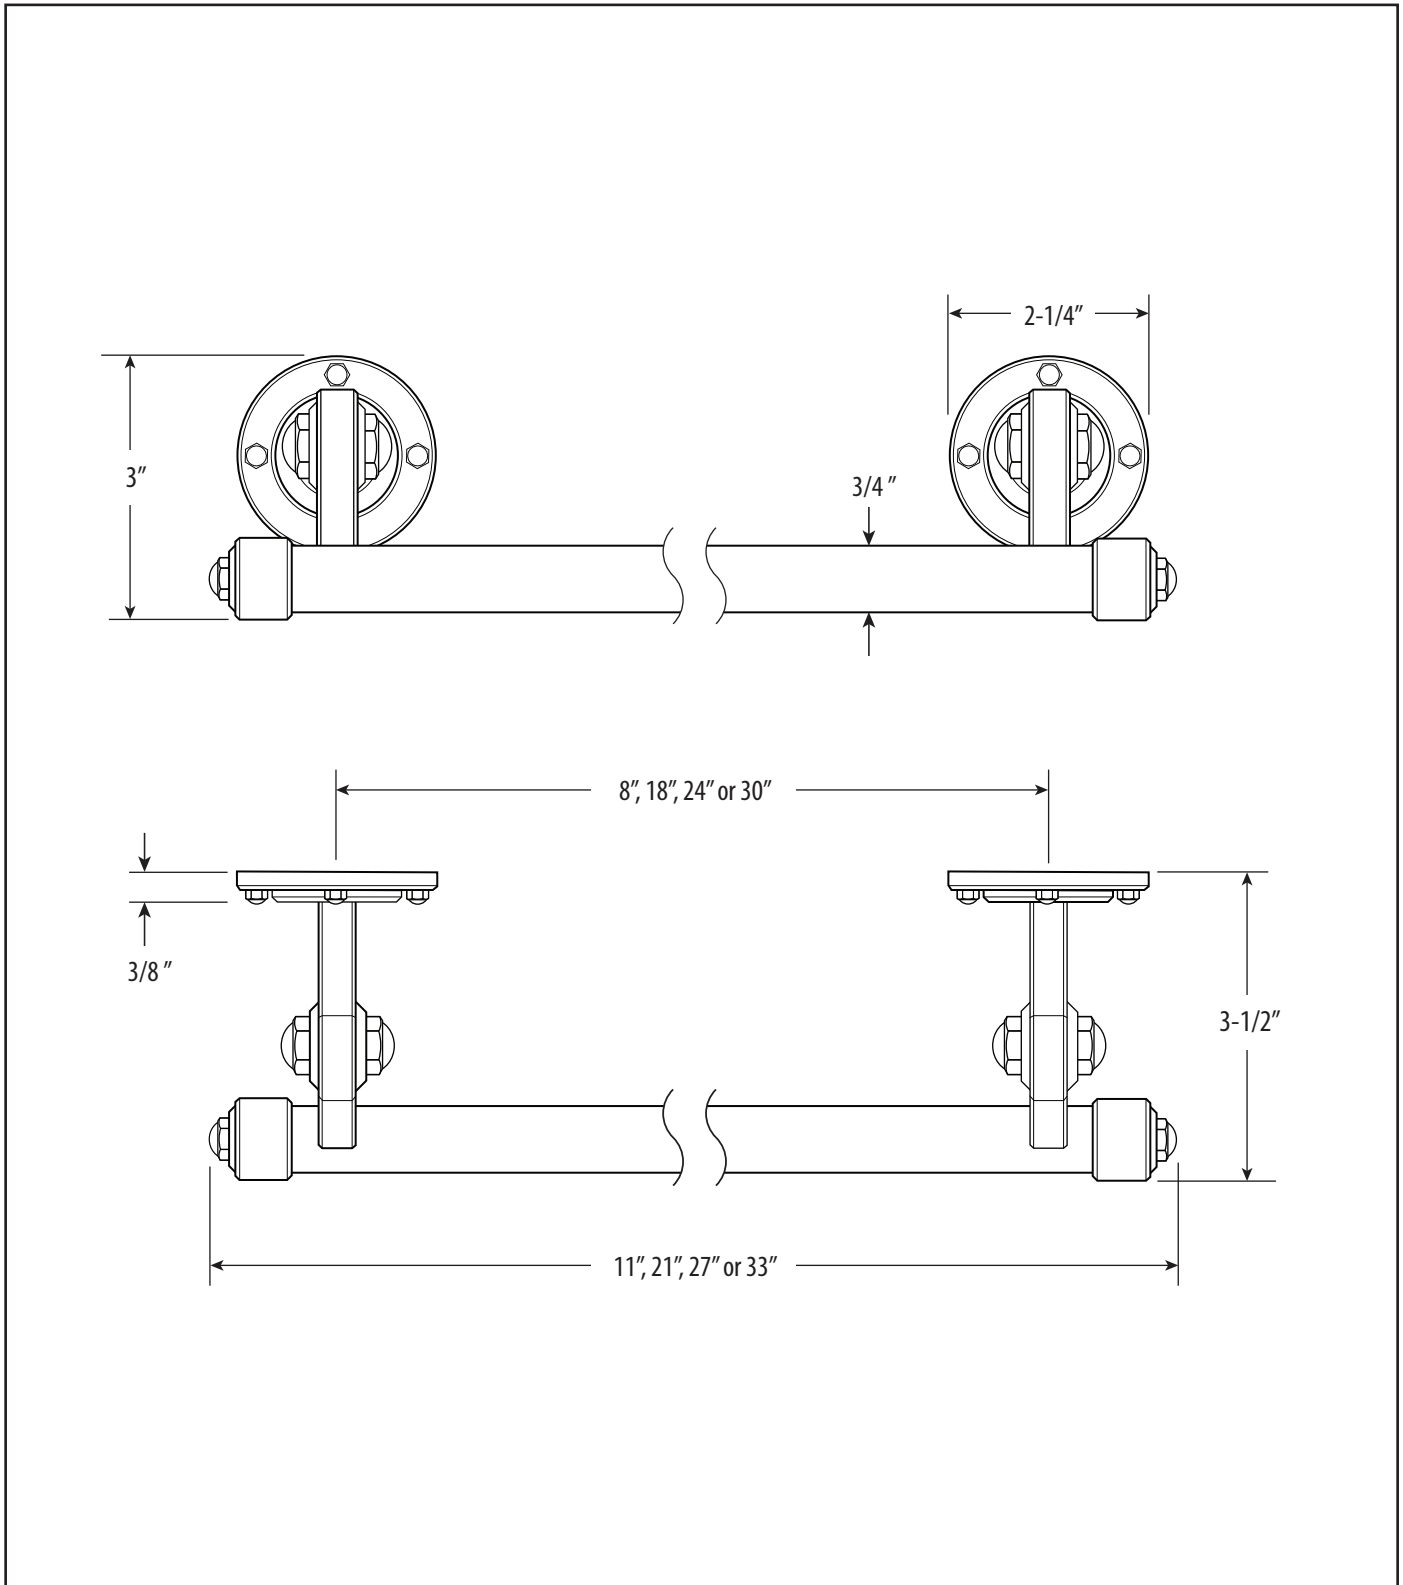

ARGONAUT 8", 18", 24" OR 30" TOWEL BARS

AG308-I, AG318-I, AG324-I, AG330-I

DIMENSIONS MAY VARY AND ARE SUBJECT TO CHANGE. NO RESPONSIBILITY IS ASSUMED FOR USE OF SUPERCEDED OR VOIDED DATA